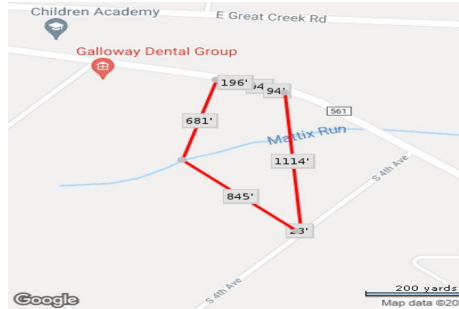

COMMENTS

...

PROPERTY FEATURES

CONTACT

Ask for Cynthia Balles
Berger Realty Inc
3160 Asbury Avenue, Ocean City
Call: 609-432-2524
Email to: cyn@bergerrealty.com

Scan to see Property page.