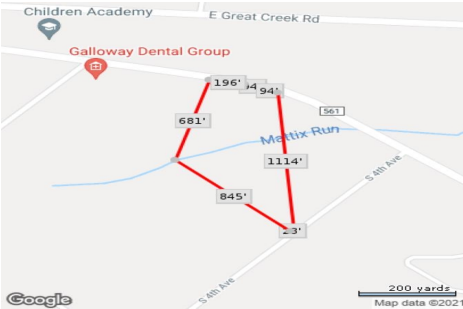

PROPERTY DETAILS

Total Rooms	0
Bedrooms	0
Baths Full	0
Baths Half	0
Year Built	
Type	
Block Number	980
Listing #	553235
Taxes	2214.00

COMMENTS

...

PROPERTY FEATURES

CONTACT

Ask for Cynthia Balles
Berger Realty Inc
3160 Asbury Avenue, Ocean City
Call: 609-432-2524
Email to: cyn@bergerrealty.com