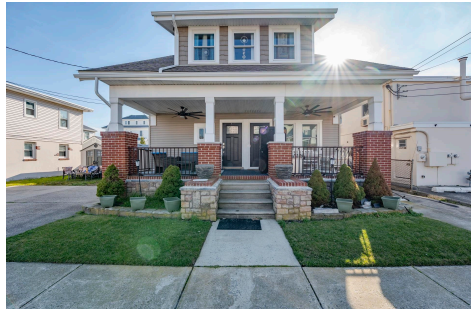

220 21st, North Wildwood, NJ, 08260

Price $724,900.00

PROPERTY DETAILS

Total Rooms	8
Bedrooms	4
Baths Full	2
Baths Half	0
Year Built	1940
Type	Condo
Block Number	230
Listing #	250903
Taxes	

COMMENTS

This gorgeous first-floor condo is just a couple of blocks from the beach in a prime location! Featuring beautiful bamboo flooring throughout, a spacious kitchen with stainless steel appliances, and an open dining area perfect for entertaining. The upgraded bathrooms include a fully tiled master bath, adding both style and convenience. With a covered front porch, a separat...

PROPERTY FEATURES

UnitFeatures	ParkingGarage	AppliancesIncluded	AlsoIncluded
Hardwood Floors	2 Car	Microwave Oven	Partial Furniture
Tile Floors		Refrigerator	
		Washer	
		Dryer	
		Dishwasher	
Heating	Cooling	HotWater	Water
Gas Natural	Central Air	Gas	City
Sewer			
City			

CONTACT

Ask for Leon Grisbaum
Berger Realty Inc
3160 Asbury Avenue, Ocean City
Call:
Email to:

Scan to see Property page.

220 21st, North Wildwood, NJ, 08260

Price $724,900.00

PROPERTY DETAILS

Total Rooms	8
Bedrooms	4
Baths Full	2
Baths Half	0
Year Built	1940
Type	Condo
Block Number	230
Listing #	250903
Taxes