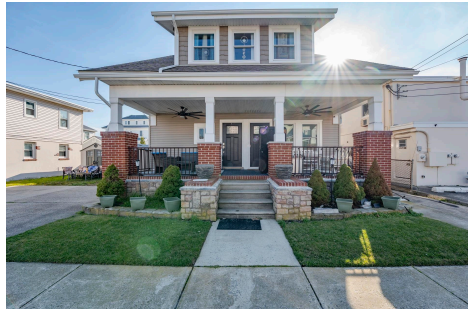

Berger Realty

Since 1928

Berger Realty, Inc.
3160 Asbury Avenue
Ocean City, NJ 08226
1-877-237-4371 / 609-399-0076
info@bergerrealty.com

220 21st, North Wildwood, NJ, 08260

Price \$1,399,900.00

PROPERTY DETAILS

Total Rooms	0
Bedrooms	0
Baths Full	0
Baths Half	0
Year Built	1940
Type	Duplex
Block Number	230
Listing #	250902
Taxes	

COMMENTS

Don't miss this rare chance to own a full duplex just blocks from the beach! Sitting on a generous 60x100 lot, this property includes two spacious units, offering a total of 8 bedrooms and 4 bathrooms. Each unit enjoys its own expansive private deck, perfect for outdoor living. The first-floor condo features a modern kitchen with stainless steel appliances and beautifully...

Scan to see Property page.

Berger Realty

Since 1928

Berger Realty, Inc.
3160 Asbury Avenue
Ocean City, NJ 08226
1-877-237-4371 / 609-399-0076
info@bergerrealty.com

220 21st, North Wildwood, NJ, 08260

Price \$1,399,900.00

PROPERTY DETAILS

Total Rooms	0
Bedrooms	0
Baths Full	0
Baths Half	0
Year Built	1940
Type	Duplex
Block Number	230
Listing #	250902
Taxes	

COMMENTS

Don't miss this rare chance to own a full duplex just blocks from the beach! Sitting on a generous 60x100 lot, this property includes two spacious units, offering a total of 8 bedrooms and 4 bathrooms. Each unit enjoys its own expansive private deck, perfect for outdoor living. The first-floor condo features a modern kitchen with stainless steel appliances and beautifully...