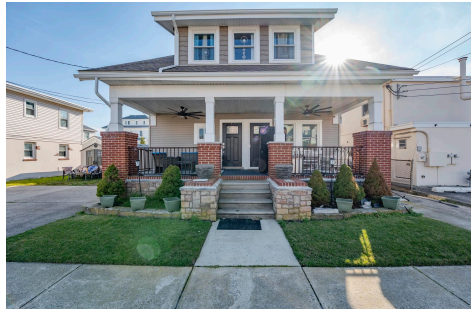

Berger Realty

Since 1928

Berger Realty, Inc.
3160 Asbury Avenue
Ocean City, NJ 08226
1-877-237-4371 / 609-399-0076
info@bergerrealty.com

220 21st, North Wildwood, NJ, 08260

Price \$1,399,900.00

PROPERTY DETAILS

Total Rooms	0
Bedrooms	0
Baths Full	0
Baths Half	0
Year Built	1940
Type	Duplex
Block Number	230
Listing #	250902
Taxes	

COMMENTS

Don't miss this rare chance to own a full duplex just blocks from the beach! Sitting on a generous 60x100 lot, this property includes two spacious units, offering a total of 8 bedrooms and 4 bathrooms. Each unit enjoys its own expansive private deck, perfect for outdoor living. The first-floor condo features a modern kitchen with stainless steel appliances and beautifully...

Scan to see Property page.

Berger Realty

Since 1928

Berger Realty, Inc.
3160 Asbury Avenue
Ocean City, NJ 08226
1-877-237-4371 / 609-399-0076
info@bergerrealty.com

220 21st, North Wildwood, NJ, 08260

Price \$1,399,900.00

PROPERTY DETAILS

Total Rooms	0
Bedrooms	0
Baths Full	0
Baths Half	0
Year Built	1940
Type	Duplex
Block Number	230
Listing #	250902
Taxes	

COMMENTS

Don't miss this rare chance to own a full duplex just blocks from the beach! Sitting on a generous 60x100 lot, this property includes two spacious units, offering a total of 8 bedrooms and 4 bathrooms. Each unit enjoys its own expansive private deck, perfect for outdoor living. The first-floor condo features a modern kitchen with stainless steel appliances and beautifully...