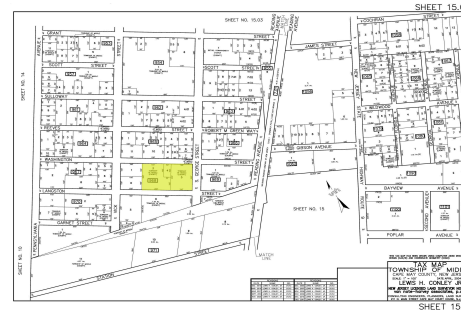

### COMMENTS

Prime opportunity to own 2 acres of wooded land in an up and coming residential area of Middle Township. The property consists of 3 separate lots, offering flexibility for development or a private retreat. Nestled in a peaceful, natural setting, yet conveniently located near local amenities, schools, and major routes. Ideal for builders, investors, or those seeking to buil...

### PROPERTY DETAILS

Total Rooms	0
Bedrooms	0
Baths Full	0
Baths Half	0
Year Built	
Type	Residential Vacant Lot
Block Number	968
Listing #	250819
Taxes	384.00