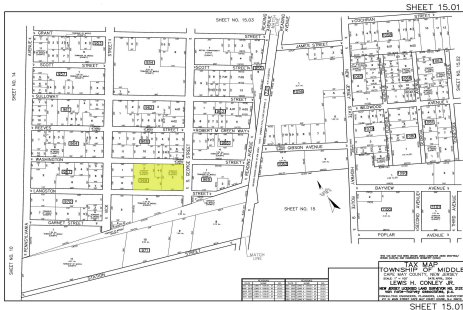

### PROPERTY DETAILS

Total Rooms	0
Bedrooms	0
Baths Full	0
Baths Half	0
Year Built	
Type	Residential Vacant Lot
Block Number	968
Listing #	250819
Taxes	384.00

### COMMENTS

Prime opportunity to own 2 acres of wooded land in an up and coming residential area of Middle Township. The property consists of 3 separate lots, offering flexibility for development or a private retreat. Nestled in a peaceful, natural setting, yet conveniently located near local amenities, schools, and major routes. Ideal for builders, investors, or those seeking to buil...