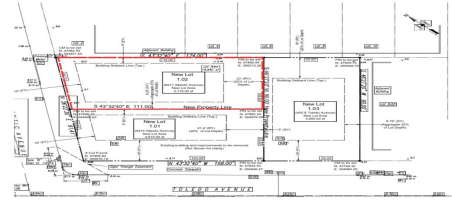

### COMMENTS

*Unique opportunity on a popular beach block in Wildwood Crest! Currently the Ala Kai II Motel, this property can accommodate 3 single family homes each sitting on larger sized lots, pending a subdivision approval. Proposed lot size of this lot will be (lot 1.02) 45x111. This property can have water views, be a short stroll to the beach entrance, and room for a pool. Sale ...*

### PROPERTY DETAILS

Total Rooms	
Bedrooms	0
Baths Full	0
Baths Half	0
Year Built	
Type	Residential Vacant Lot
Block Number	126
Listing #	250473
Taxes	9999999.00