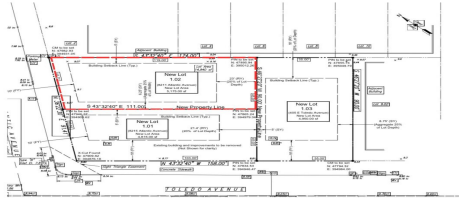

Berger Realty

Since 1928

Ocean 17
1670 Boardwalk
Ocean City, NJ 08226
609-391-0500

oc17@BergerRealty.com

Berger Realty

Since 1928

Ocean 17
1670 Boardwalk
Ocean City, NJ 08226
609-391-0500

oc17@BergerRealty.com

8211 Atlantic, 1.02, Wildwood Crest, NJ, 08260

Price $1,360,000.00

PROPERTY DETAILS

Total Rooms	
Bedrooms	0
Baths Full	0
Baths Half	0
Year Built	
Type	Residential Vacant Lot
Block Number	126
Listing #	250473
Taxes	9999999.00

COMMENTS

Unique opportunity on a popular beach block in Wildwood Crest! Currently the Ala Kai II Motel, this property can accommodate 3 single family homes each sitting on larger sized lots, pending a subdivision approval. Proposed lot size of this lot will be (lot 1.02) 45x111. This property can have water views, be a short stroll to the beach entrance, and room for a pool. Sale ...

PROPERTY FEATURES

CONTACT