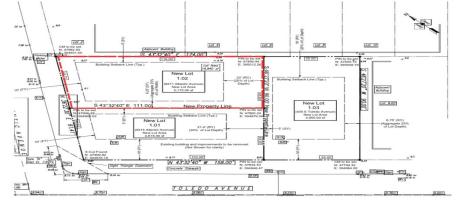

COMMENTS

Unique opportunity on a popular beach block in Wildwood Crest! Currently the Ala Kai II Motel, this property can accommodate 3 single family homes each sitting on larger sized lots, pending a subdivision approval. Proposed lot size of this lot will be (lot 1.02) 45x111. This property can have water views, be a short stroll to the beach entrance, and room for a pool. Sale ...

8211 Atlantic, 1.02, Wildwood Crest, NJ, 08260

Price \$1,360,000.00

PROPERTY DETAILS

| | |
|--------------|------------------------|
| Total Rooms | |
| Bedrooms | 0 |
| Baths Full | 0 |
| Baths Half | 0 |
| Year Built | |
| Type | Residential Vacant Lot |
| Block Number | 126 |
| Listing # | 250473 |
| Taxes | 9999999.00 |