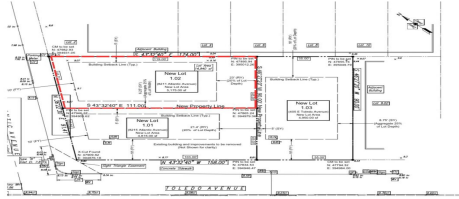

| | |
|--------------|------------------------|
| Total Rooms | |
| Bedrooms | 0 |
| Baths Full | 0 |
| Baths Half | 0 |
| Year Built | |
| Type | Residential Vacant Lot |
| Block Number | 126 |
| Listing # | 250473 |
| Taxes | 9999999.00 |

COMMENTS

Unique opportunity on a popular beach block in Wildwood Crest! Currently the Ala Kai II Motel, this property can accommodate 3 single family homes each sitting on larger sized lots, pending a subdivision approval. Proposed lot size of this lot will be (lot 1.02) 45x111. This property can have water views, be a short stroll to the beach entrance, and room for a pool. Sale ...

8211 Atlantic, 1.02, Wildwood Crest, NJ, 08260

Price \$1,360,000.00

PROPERTY DETAILS

| | |
|--------------|------------------------|
| Total Rooms | |
| Bedrooms | 0 |
| Baths Full | 0 |
| Baths Half | 0 |
| Year Built | |
| Type | Residential Vacant Lot |
| Block Number | 126 |
| Listing # | 250473 |
| Taxes | 9999999.00 |