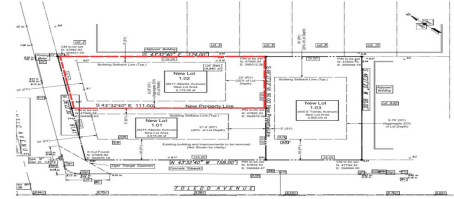

PROPERTY DETAILS

Total Rooms	
Bedrooms	0
Baths Full	0
Baths Half	0
Year Built	
Type	Residential Vacant Lot
Block Number	126
Listing #	250473
Taxes	9999999.00

COMMENTS

Unique opportunity on a popular beach block in Wildwood Crest! Currently the Ala Kai II Motel, this property can accommodate 3 single family homes each sitting on larger sized lots, pending a subdivision approval. Proposed lot size of this lot will be (lot 1.02) 45x111. This property can have water views, be a short stroll to the beach entrance, and room for a pool. Sale ...