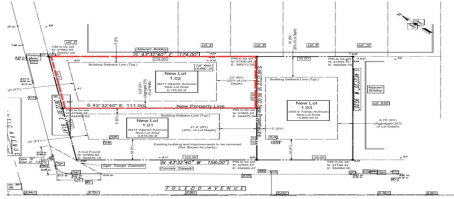

PROPERTY DETAILS

Total Rooms	
Bedrooms	0
Baths Full	0
Baths Half	0
Year Built	
Type	Residential Vacant Lot
Block Number	126
Listing #	250473
Taxes	9999999.00

COMMENTS

Unique opportunity on a popular beach block in Wildwood Crest! Currently the Ala Kai II Motel, this property can accommodate 3 single family homes each sitting on larger sized lots, pending a subdivision approval. Proposed lot size of this lot will be (lot 1.02) 45x111. This property can have water views, be a short stroll to the beach entrance, and room for a pool. Sale ...