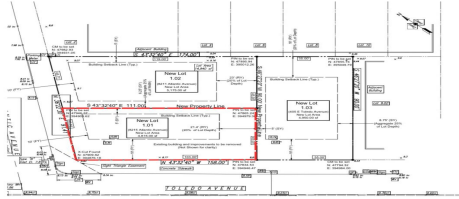

### PROPERTY DETAILS

Total Rooms	
Bedrooms	0
Baths Full	0
Baths Half	0
Year Built	
Type	Residential Vacant Lot
Block Number	126
Listing #	250472
Taxes	9999999.00

### COMMENTS

*Unique opportunity on a popular beach block in Wildwood Crest! Currently the Ala Kai II Motel, this property can accommodate 3 single family homes each sitting on larger sized lots, pending a subdivision approval. Proposed lot size of this lot will be (lot 1.01) 45.7x103. This corner property will have water views, be a short stroll to the beach entrance, and room for a p...*