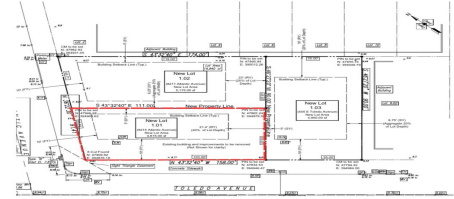

### COMMENTS

*Unique opportunity on a popular beach block in Wildwood Crest! Currently the Ala Kai II Motel, this property can accommodate 3 single family homes each sitting on larger sized lots, pending a subdivision approval. Proposed lot size of this lot will be (lot 1.01) 45.7x103. This corner property will have water views, be a short stroll to the beach entrance, and room for a p...*

### PROPERTY DETAILS

Total Rooms	
Bedrooms	0
Baths Full	0
Baths Half	0
Year Built	
Type	Residential Vacant Lot
Block Number	126
Listing #	250472
Taxes	9999999.00