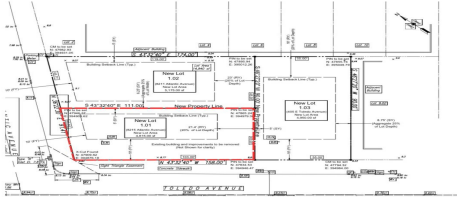

### PROPERTY DETAILS

Total Rooms	
Bedrooms	0
Baths Full	0
Baths Half	0
Year Built	
Type	Residential Vacant Lot
Block Number	126
Listing #	250472
Taxes	9999999.00

### COMMENTS

*Unique opportunity on a popular beach block in Wildwood Crest! Currently the Ala Kai II Motel, this property can accommodate 3 single family homes each sitting on larger sized lots, pending a subdivision approval. Proposed lot size of this lot will be (lot 1.01) 45.7x103. This corner property will have water views, be a short stroll to the beach entrance, and room for a p...*