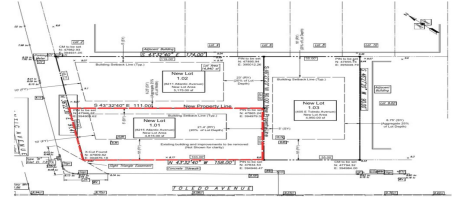

### COMMENTS

*Unique opportunity on a popular beach block in Wildwood Crest! Currently the Ala Kai II Motel, this property can accommodate 3 single family homes each sitting on larger sized lots, pending a subdivision approval. Proposed lot size of this lot will be (lot 1.01) 45.7x103. This corner property will have water views, be a short stroll to the beach entrance, and room for a p...*

### PROPERTY DETAILS

Total Rooms	
Bedrooms	0
Baths Full	0
Baths Half	0
Year Built	
Type	Residential Vacant Lot
Block Number	126
Listing #	250472
Taxes	9999999.00