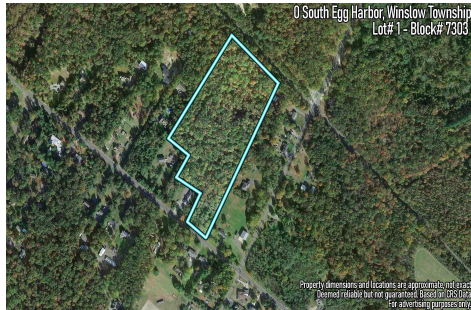

Berger Realty

Since 1926

Berger Realty, Inc.
3160 Asbury Avenue
Ocean City, NJ 08226
1-877-237-4371 / 609-399-0076
info@bergerrealty.com

0 South Egg Harbor, Winslow Township, NJ, 08037

Price \$125,000.00

PROPERTY DETAILS

COMMENTS

14 + Acres located in Winslow Twp, Hammonton area in PR1 zoning in a Pinelands Rural Development Area. Rural Residential Zoning permitted uses allow single family on 3.2 acres lots (possible 4 lots) or 1 Acre cluster development , agriculture, forestry, roadside retail and service,. Sale is as is where is seller makes no representation to the feasibility of subdividing th...

0 South Egg Harbor, Winslow Township, NJ, 08037

Price \$125,000.00

PROPERTY DETAILS

| | |
|---------------------|------------------------|
| Total Rooms | |
| Bedrooms | 0 |
| Baths Full | 0 |
| Baths Half | 0 |
| Year Built | |
| Type | Residential Vacant Lot |
| Block Number | 7303 |
| Listing # | 250448 |
| Taxes | 3103.00 |