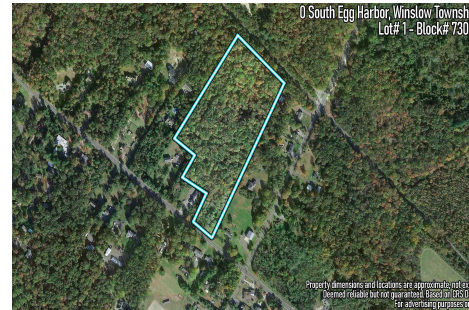

COMMENTS

14 + Acres located in Winslow Twp, Hammonton area in PR1 zoning in a Pinelands Rural Development Area. Rural Residential Zoning permitted uses allow single family on 3.2 acres lots (possible 4 lots) or 1 Acre cluster development , agriculture, forestry, roadside retail and service,. Sale is as is where is seller makes no representation to the feasibility of subdividing th...

PROPERTY FEATURES

CONTACT

Ask for Leon Grisbaum
Berger Realty Inc
3160 Asbury Avenue, Ocean City
Call:
Email to:

Scan to see Property page.

Berger Realty

Since 1926

Berger Realty, Inc.
3160 Asbury Avenue
Ocean City, NJ 08226
1-877-237-4371 / 609-399-0076
info@bergerrealty.com

0 South Egg Harbor, Winslow Township, NJ, 08037

Price \$125,000.00

PROPERTY DETAILS

| | |
|---------------------|------------------------|
| Total Rooms | |
| Bedrooms | 0 |
| Baths Full | 0 |
| Baths Half | 0 |
| Year Built | |
| Type | Residential Vacant Lot |
| Block Number | 7303 |
| Listing # | 250448 |
| Taxes | 3103.00 |