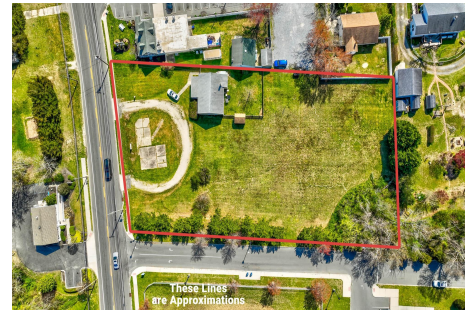

Total Rooms	
Bedrooms	0
Baths Full	
Baths Half	
Year Built	
Type	Commercial/Industrial
Block Number	326
Listing #	242730
Taxes	3840.00

COMMENTS

Exceptional Opportunity with this Acre parcel located in close proximity to booming downtown Cape May Court House. Positioned on a high-volume street in the Town Business Zone, this property has tremendous potential for an Investor or Business Owner! Potential uses, but not limited to, are as follows; retail, service uses, professional offices, banks, offices, health care ...

Price \$599,000.00

PROPERTY DETAILS

Total Rooms	
Bedrooms	0
Baths Full	
Baths Half	
Year Built	
Type	Commercial/Industrial
Block Number	326
Listing #	242730
Taxes	3840.00

COMMENTS

Exceptional Opportunity with this Acre parcel located in close proximity to booming downtown Cape May Court House. Positioned on a high-volume street in the Town Business Zone, this property has tremendous potential for an Investor or Business Owner! Potential uses, but not limited to, are as follows; retail, service uses, professional offices, banks, offices, health care ...