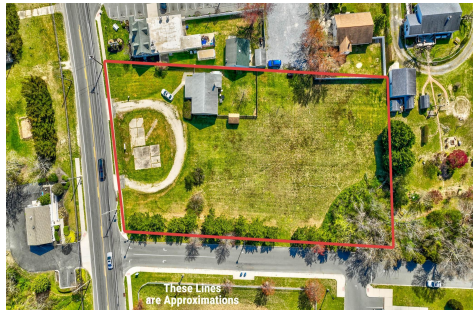

Berger Realty

Since 1926

Berger Realty, Inc.
3160 Asbury Avenue
Ocean City, NJ 08226
1-877-237-4371 / 609-399-0076
info@bergerrealty.com

621 Route 9 S, Cape May Court House, NJ, 08210

Price \$599,000.00

PROPERTY DETAILS

Total Rooms	
Bedrooms	0
Baths Full	
Baths Half	
Year Built	
Type	Commercial/Industrial
Block Number	326
Listing #	242730
Taxes	3840.00

COMMENTS

Exceptional Opportunity with this Acre parcel located in close proximity to booming downtown Cape May Court House. Positioned on a high-volume street in the Town Business Zone, this property has tremendous potential for an Investor or Business Owner! Potential uses, but not limited to, are as follows; retail, service uses, professional offices, banks, offices, health care ...

Price \$599,000.00

PROPERTY DETAILS

Total Rooms	
Bedrooms	0
Baths Full	
Baths Half	
Year Built	
Type	Commercial/Industrial
Block Number	326
Listing #	242730
Taxes	3840.00

COMMENTS

Exceptional Opportunity with this Acre parcel located in close proximity to booming downtown Cape May Court House. Positioned on a high-volume street in the Town Business Zone, this property has tremendous potential for an Investor or Business Owner! Potential uses, but not limited to, are as follows; retail, service uses, professional offices, banks, offices, health care ...