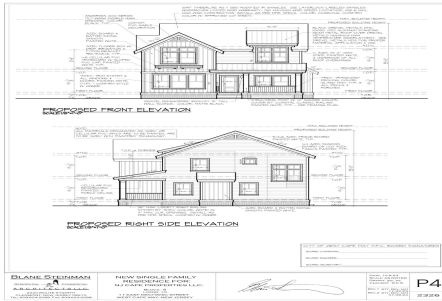

### PROPERTY DETAILS

<b>Total Rooms</b>	
<b>Bedrooms</b>	0
<b>Baths Full</b>	0
<b>Baths Half</b>	0
<b>Year Built</b>	
<b>Type</b>	Vacant Lot
<b>Block Number</b>	8
<b>Listing #</b>	242652
<b>Taxes</b>	4109.00

### COMMENTS

*Bring your builder, let them create the home of your dreams in the historic town of West Cape May. Seller is providing all approvals and architectural drawings created by Blane Steinman. The proposed two-story home includes three bedroom and two and a half baths. First level boasts an open floor plan including the kitchen, living room and two dining areas. The second le...*