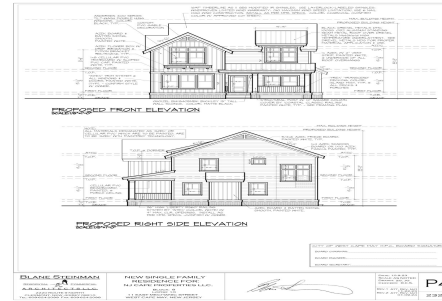

### PROPERTY DETAILS

<b>Total Rooms</b>	
<b>Bedrooms</b>	0
<b>Baths Full</b>	0
<b>Baths Half</b>	0
<b>Year Built</b>	
<b>Type</b>	Vacant Lot
<b>Block Number</b>	8
<b>Listing #</b>	242652
<b>Taxes</b>	4109.00

### COMMENTS

*Bring your builder, let them create the home of your dreams in the historic town of West Cape May. Seller is providing all approvals and architectural drawings created by Blane Steinman. The proposed two-story home includes three bedroom and two and a half baths. First level boasts an open floor plan including the kitchen, living room and two dining areas. The second le...*