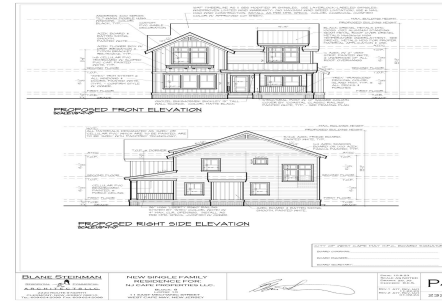

PROPERTY DETAILS

Total Rooms	
Bedrooms	0
Baths Full	0
Baths Half	0
Year Built	
Type	Vacant Lot
Block Number	8
Listing #	242652
Taxes	4109.00

COMMENTS

Bring your builder, let them create the home of your dreams in the historic town of West Cape May. Seller is providing all approvals and architectural drawings created by Blane Steinman. The proposed two-story home includes three bedroom and two and a half baths. First level boasts an open floor plan including the kitchen, living room and two dining areas. The second le...

PROPERTY FEATURES

CONTACT

Ask for J.K. Hepner, III
Berger Realty Inc
3160 Asbury Avenue, Ocean City
Call: 609-457-9457
Email to: jkh@bergerrealty.com

Scan to see Property page.