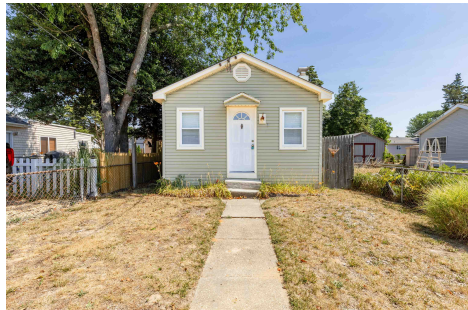

Berger Realty

Since 1926

Berger Realty, Inc.
3160 Asbury Avenue
Ocean City, NJ 08226
1-877-237-4371 / 609-399-0076
info@bergerrealty.com

129 Atlantic, Villas, NJ, 08251

Price \$266,500.00

PROPERTY DETAILS

Total Rooms	4
Bedrooms	2
Baths Full	1
Baths Half	0
Year Built	1935
Type	Single Family
Block Number	93
Listing #	241881
Taxes	1612.00

COMMENTS

Cozy updated 2 bedroom 1 bath cottage blocks away from the Delaware Bay. Perfect for your weekend getaway to the shore or if you are looking to make the shore your permanent home this is the perfect opportunity to call the Jersey Shore your home....

Cozy updated 2 bedroom 1 bath cottage blocks away from the Delaware Bay. Perfect for your weekend getaway to the shore or if you are looking to make the shore your permanent home this is the perfect opportunity to call the Jersey Shore your home....