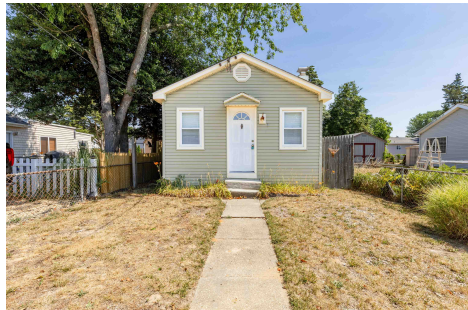

Berger Realty

Since 1926

Berger Realty, Inc.
3160 Asbury Avenue
Ocean City, NJ 08226
1-877-237-4371 / 609-399-0076
info@bergerrealty.com

129 Atlantic, Villas, NJ, 08251

Price \$295,000.00

PROPERTY DETAILS

Total Rooms	4
Bedrooms	2
Baths Full	1
Baths Half	0
Year Built	1935
Type	Single Family
Block Number	93
Listing #	241881
Taxes	1612.00

COMMENTS

Cozy updated 2 bedroom 1 bath cottage blocks away from the Delaware Bay. Perfect for your weekend getaway to the shore or if you are looking to make the shore your permanent home this is the perfect opportunity to call the Jersey Shore your home....

Cozy updated 2 bedroom 1 bath cottage blocks away from the Delaware Bay. Perfect for your weekend getaway to the shore or if you are looking to make the shore your permanent home this is the perfect opportunity to call the Jersey Shore your home....