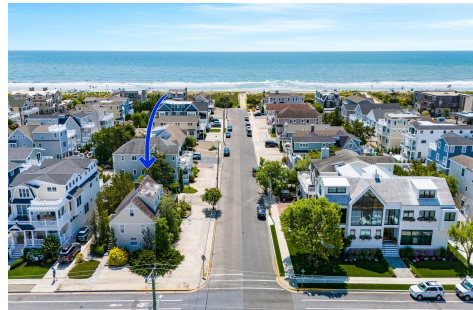

Berger Realty

Since 1928

Berger Realty, Inc.
3160 Asbury Avenue
Ocean City, NJ 08226
1-877-237-4371 / 609-399-0076
info@bergerrealty.com

1889 Avalon, Avalon, NJ, 08202

Price \$4,495,000.00

PROPERTY DETAILS

Total Rooms	0
Bedrooms	5
Baths Full	2
Baths Half	0
Year Built	0
Type	Single Family
Block Number	18
Listing #	241808
Taxes	10905.00

COMMENTS

PREMIER BEACH BLOCK LOCATION OFFERING AN OCEAN VIEW! It's not often that you can buy a corner lot in the beach block, let alone a large, "corner" lot in a fantastic "Park-n-Walk" location such as 19th Street! Walk past just six homes, and you're at the path that leads to an amazing beach! And - the lot is oriented "facing the ocean", therefore a new home on...

Scan to see Property page.

Berger Realty

Since 1928

Berger Realty, Inc.
3160 Asbury Avenue
Ocean City, NJ 08226
1-877-237-4371 / 609-399-0076
info@bergerrealty.com

1889 Avalon, Avalon, NJ, 08202

Price \$4,495,000.00

PROPERTY DETAILS

Total Rooms	0
Bedrooms	5
Baths Full	2
Baths Half	0
Year Built	0
Type	Single Family
Block Number	18
Listing #	241808
Taxes	10905.00

COMMENTS

PREMIER BEACH BLOCK LOCATION OFFERING AN OCEAN VIEW! It's not often that you can buy a corner lot in the beach block, let alone a large, "corner" lot in a fantastic "Park-n-Walk" location such as 19th Street! Walk past just six homes, and you're at the path that leads to an amazing beach! And - the lot is oriented "facing the ocean", therefore a new home on...