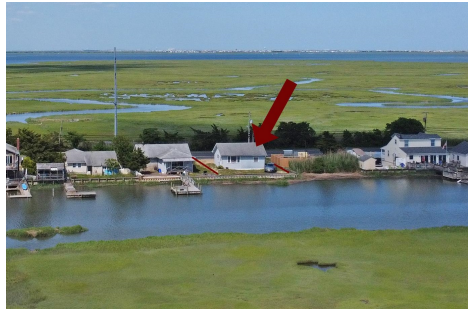

Berger Realty

Since 1926

Berger Realty, Inc.
3160 Asbury Avenue
Ocean City, NJ 08226
1-877-237-4371 / 609-399-0076
info@bergerrealty.com

615 Stone Harbor, Cape May Court House, NJ, 08210

Price \$499,000.00

PROPERTY DETAILS

Total Rooms	
Bedrooms	0
Baths Full	0
Baths Half	0
Year Built	
Type	Residential Vacant Lot
Block Number	313
Listing #	241598
Taxes	2023.00

COMMENTS

Discover the perfect canvas for your dream home with this exceptional bayfront lot on Stone Harbor Boulevard. Offering breathtaking panoramic views of the bay, this prime piece of real estate promises serene waterfront living and unparalleled sunsets. This 50' x 90' waterfront lot has unobstructed views of the surrounding water ways, sunsets, and wetlands. Build to suit ...

Berger Realty, Inc.
3160 Asbury Avenue
Ocean City, NJ 08226
1-877-237-4371 / 609-399-0076
info@bergerrealty.com

615 Stone Harbor, Cape May Court House, NJ, 08210

Price \$499,000.00

PROPERTY DETAILS

Total Rooms	
Bedrooms	0
Baths Full	0
Baths Half	0
Year Built	
Type	Residential Vacant Lot
Block Number	313
Listing #	241598
Taxes	2023.00

COMMENTS

Discover the perfect canvas for your dream home with this exceptional bayfront lot on Stone Harbor Boulevard. Offering breathtaking panoramic views of the bay, this prime piece of real estate promises serene waterfront living and unparalleled sunsets. This 50' x 90' waterfront lot has unobstructed views of the surrounding water ways, sunsets, and wetlands. Build to suit ...