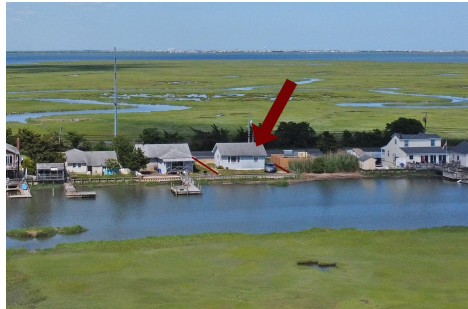

Berger Realty

Since 1928

Berger Realty, Inc.
3160 Asbury Avenue
Ocean City, NJ 08226
1-877-237-4371 / 609-399-0076
info@bergerrealty.com

615 Stone Harbor, Cape May Court House, NJ, 08210

Price $499,000.00

PROPERTY DETAILS

Total Rooms	
Bedrooms	0
Baths Full	0
Baths Half	0
Year Built	
Type	Residential Vacant Lot
Block Number	313
Listing #	241598
Taxes	2023.00

COMMENTS

Discover the perfect canvas for your dream home with this exceptional bayfront lot on Stone Harbor Boulevard. Offering breathtaking panoramic views of the bay, this prime piece of real estate promises serene waterfront living and unparalleled sunsets. This 50' x 90' waterfront lot has unobstructed views of the surrounding water ways, sunsets, and wetlands. Build to suit ...

PROPERTY FEATURES

CONTACT

Ask for Nicole Williams
Berger Realty Inc
3160 Asbury Avenue, Ocean City
Call: 856-357-6463
Email to: ncw@bergerrealty.com

Scan to see Property page.

Berger Realty

Since 1928

Berger Realty, Inc.
3160 Asbury Avenue
Ocean City, NJ 08226
1-877-237-4371 / 609-399-0076
info@bergerrealty.com

615 Stone Harbor, Cape May Court House, NJ, 08210

Price $499,000.00