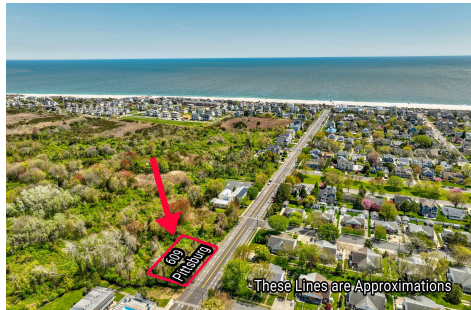

# Berger Realty

Since 1928

Berger Realty, Inc  
1330 Bay Avenue  
Ocean City, NJ 08226  
609-391-1330/609-391-1300  
info@bergerrealty.com

609 Pittsburgh, Cape May, NJ, 08204

Price \$1,500,000.00

### COMMENTS

*Sizeable 125' x 125' single family home building lot within close proximity to the beach and Marina District adjacent to protected habitat...*