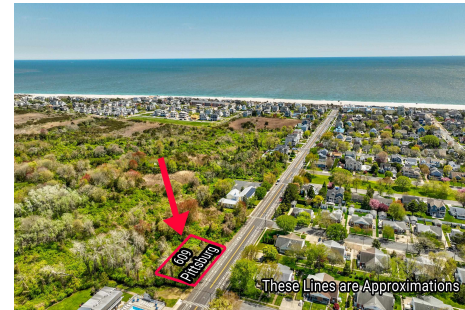

### COMMENTS

*Sizeable 125' x 125' single family home building lot within close proximity to the beach and Marina District adjacent to protected habitat...*

# Berger Realty

Since 1928

Berger Realty, Inc  
1330 Bay Avenue  
Ocean City, NJ 08226  
609-391-1330/609-391-1300  
info@bergerrealty.com

609 Pittsburgh, Cape May, NJ, 08204

Price \$1,500,000.00