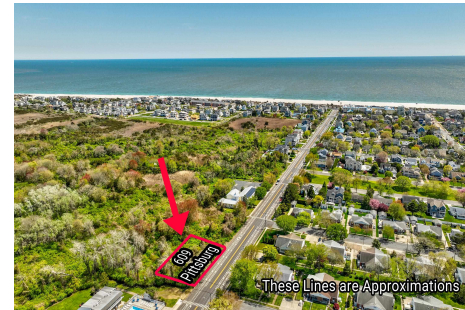

Berger Realty

Since 1926

Berger Realty, Inc.
3160 Asbury Avenue
Ocean City, NJ 08226
1-877-237-4371 / 609-399-0076
info@bergerrealty.com

609 Pittsburgh, Cape May, NJ, 08204

Price \$1,500,000.00

PROPERTY DETAILS

Total Rooms	
Bedrooms	0
Baths Full	0
Baths Half	0
Year Built	
Type	Residential Vacant Lot
Block Number	1167
Listing #	241234
Taxes	541.00

COMMENTS

125' x 125' single family home building lot within close proximity to the beach and Marina District....

609 Pittsburgh, Cape May, NJ, 08204

Price \$1,500,000.00

PROPERTY DETAILS

Total Rooms	
Bedrooms	0
Baths Full	0
Baths Half	0
Year Built	
Type	Residential Vacant Lot
Block Number	1167
Listing #	241234
Taxes	541.00

COMMENTS

125' x 125' single family home building lot within close proximity to the beach and Marina District....

PROPERTY FEATURES

CONTACT

Ask for Tara Cruser-Moss
Berger Realty Inc
3160 Asbury Avenue, Ocean City
Call: 609-317-5396
Email to: tcm@bergerrealty.com