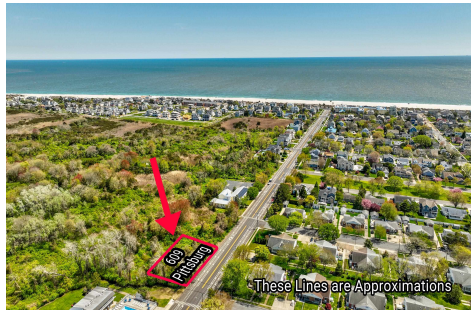

Berger Realty

Since 1926

Berger Realty, Inc.
3160 Asbury Avenue
Ocean City, NJ 08226
1-877-237-4371 / 609-399-0076
info@bergerrealty.com

609 Pittsburgh, Cape May, NJ, 08204

Price \$1,500,000.00

PROPERTY DETAILS

Total Rooms	
Bedrooms	0
Baths Full	0
Baths Half	0
Year Built	
Type	Residential Vacant Lot
Block Number	1167
Listing #	241234
Taxes	541.00

COMMENTS

125' x 125' single family home building lot within close proximity to the beach and Marina District....

609 Pittsburgh, Cape May, NJ, 08204

Price \$1,500,000.00

PROPERTY DETAILS

Total Rooms	
Bedrooms	0
Baths Full	0
Baths Half	0
Year Built	
Type	Residential Vacant Lot
Block Number	1167
Listing #	241234
Taxes	541.00

COMMENTS

125' x 125' single family home building lot within close proximity to the beach and Marina District....

PROPERTY FEATURES

CONTACT

Ask for Tara Cruser-Moss
Berger Realty Inc
3160 Asbury Avenue, Ocean City
Call: 609-317-5396
Email to: tcm@bergerrealty.com