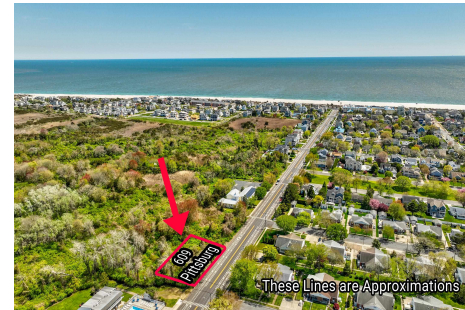

Berger Realty

Since 1926

Berger Realty, Inc
1330 Bay Avenue
Ocean City, NJ 08226
609-391-1330/609-391-1300
info@bergerrealty.com

609 Pittsburgh, Cape May, NJ, 08204

Price \$1,500,000.00

PROPERTY DETAILS

Total Rooms	
Bedrooms	0
Baths Full	0
Baths Half	0
Year Built	
Type	Residential Vacant Lot
Block Number	1167
Listing #	241234
Taxes	541.00

COMMENTS

Sizeable 125' x 125' single family home building lot within close proximity to the beach and Marina District adjacent to protected habitat...

PROPERTY FEATURES

CONTACT

Ask for Joanne Kelly
Berger Realty Inc
1330 Bay Avenue, Ocean City
Call: 609-425-2106
Email to: jmk@bergerrealty.com

Scan to see Property page.

Berger Realty

Since 1926

Berger Realty, Inc
1330 Bay Avenue
Ocean City, NJ 08226
609-391-1330/609-391-1300
info@bergerrealty.com

609 Pittsburgh, Cape May, NJ, 08204

Price \$1,500,000.00

PROPERTY DETAILS

Total Rooms	
Bedrooms	0
Baths Full	0
Baths Half	0
Year Built	
Type	Residential Vacant Lot
Block Number	1167
Listing #	241234
Taxes	541.00

COMMENTS

Sizeable 125' x 125' single family home building lot within close proximity to the beach and Marina District adjacent to protected habitat...