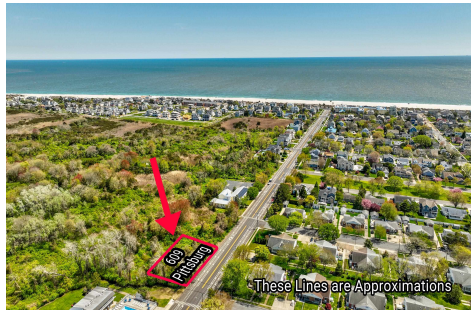

Berger Realty

Since 1926

Berger Realty, Inc
1330 Bay Avenue
Ocean City, NJ 08226
609-391-1330/609-391-1300
info@bergerrealty.com

609 Pittsburgh, Cape May, NJ, 08204

Price \$1,500,000.00

PROPERTY DETAILS

Total Rooms	
Bedrooms	0
Baths Full	0
Baths Half	0
Year Built	
Type	Residential Vacant Lot
Block Number	1167
Listing #	241234
Taxes	541.00

COMMENTS

Sizeable 125' x 125' single family home building lot within close proximity to the beach and Marina District adjacent to protected habitat...

PROPERTY FEATURES

CONTACT

Ask for Joanne Kelly
Berger Realty Inc
1330 Bay Avenue, Ocean City
Call: 609-425-2106
Email to: jmk@bergerrealty.com

Scan to see Property page.

Berger Realty

Since 1926

Berger Realty, Inc
1330 Bay Avenue
Ocean City, NJ 08226
609-391-1330/609-391-1300
info@bergerrealty.com

609 Pittsburgh, Cape May, NJ, 08204

Price \$1,500,000.00

PROPERTY DETAILS

Total Rooms	
Bedrooms	0
Baths Full	0
Baths Half	0
Year Built	
Type	Residential Vacant Lot
Block Number	1167
Listing #	241234
Taxes	541.00

COMMENTS

Sizeable 125' x 125' single family home building lot within close proximity to the beach and Marina District adjacent to protected habitat...