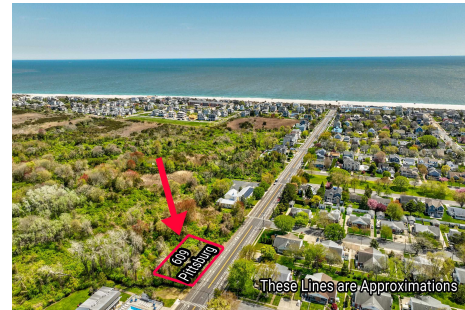

Berger Realty

Since 1926

Ocean 17
1670 Boardwalk
Ocean City, NJ 08226
609-391-0500

oc17@BergerRealty.com

609 Pittsburgh, Cape May, NJ, 08204

Price \$1,500,000.00

PROPERTY DETAILS

Total Rooms	
Bedrooms	0
Baths Full	0
Baths Half	0
Year Built	
Type	Residential Vacant Lot
Block Number	1167
Listing #	241234
Taxes	541.00

COMMENTS

Sizeable 125' x 125' single family home building lot within close proximity to the beach and Marina District adjacent to protected habitat....

PROPERTY FEATURES

CONTACT

Ask for Christopher Malinowski
Berger Realty Inc
1670 Boardwalk, Ocean City
Call: 267-255-5000
Email to: cma@bergerrealty.com

Scan to see Property page.

Berger Realty

Since 1926

Ocean 17
1670 Boardwalk
Ocean City, NJ 08226
609-391-0500

oc17@BergerRealty.com

609 Pittsburgh, Cape May, NJ, 08204

Price \$1,500,000.00

PROPERTY DETAILS

Total Rooms	
Bedrooms	0
Baths Full	0
Baths Half	0
Year Built	
Type	Residential Vacant Lot
Block Number	1167
Listing #	241234
Taxes	541.00

COMMENTS

Sizeable 125' x 125' single family home building lot within close proximity to the beach and Marina District adjacent to protected habitat....