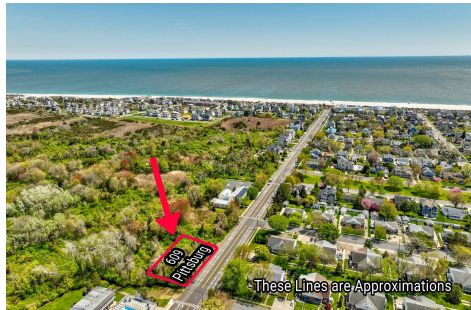

Berger Realty

Since 1926

Ocean 17
1670 Boardwalk
Ocean City, NJ 08226
609-391-0500

oc17@BergerRealty.com

609 Pittsburgh, Cape May, NJ, 08204

Price \$1,500,000.00

PROPERTY DETAILS

Total Rooms	
Bedrooms	0
Baths Full	0
Baths Half	0
Year Built	
Type	Residential Vacant Lot
Block Number	1167
Listing #	241234
Taxes	541.00

COMMENTS

Sizeable 125' x 125' single family home building lot within close proximity to the beach and Marina District adjacent to protected habitat....

PROPERTY FEATURES

CONTACT

Ask for Christopher Malinowski
Berger Realty Inc
1670 Boardwalk, Ocean City
Call: 267-255-5000
Email to: cma@bergerrealty.com

Scan to see Property page.

Berger Realty

Since 1926

Ocean 17
1670 Boardwalk
Ocean City, NJ 08226
609-391-0500

oc17@BergerRealty.com

609 Pittsburgh, Cape May, NJ, 08204

Price \$1,500,000.00

PROPERTY DETAILS

Total Rooms	
Bedrooms	0
Baths Full	0
Baths Half	0
Year Built	
Type	Residential Vacant Lot
Block Number	1167
Listing #	241234
Taxes	541.00

COMMENTS

Sizeable 125' x 125' single family home building lot within close proximity to the beach and Marina District adjacent to protected habitat....