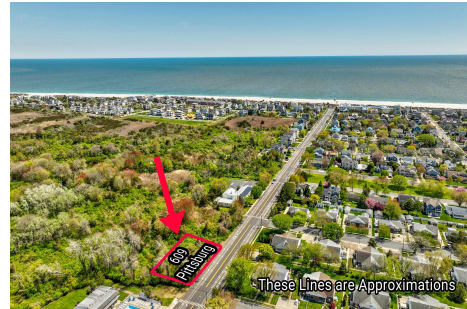

PROPERTY DETAILS

Total Rooms	
Bedrooms	0
Baths Full	0
Baths Half	0
Year Built	
Type	Residential Vacant Lot
Block Number	1167
Listing #	241234
Taxes	541.00

COMMENTS

125' x 125' single family home building lot within close proximity to the beach and Marina District....

PROPERTY FEATURES

CONTACT

Ask for Carol Cawley
Berger Realty Inc
1330 Bay Avenue, Ocean City
Call: 609-760-3809
Email to: clc@bergerrealty.com

Scan to see Property page.