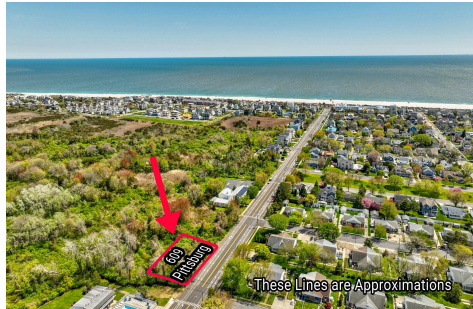

Berger Realty

Since 1926

Berger Realty, Inc
1330 Bay Avenue
Ocean City, NJ 08226
609-391-1330/609-391-1300
info@bergerrealty.com

609 Pittsburgh, Cape May, NJ, 08204

Price $1,500,000.00

PROPERTY DETAILS

Total Rooms	
Bedrooms	0
Baths Full	0
Baths Half	0
Year Built	
Type	Residential Vacant Lot
Block Number	1167
Listing #	241234
Taxes	541.00

COMMENTS

125' x 125' single family home building lot within close proximity to the beach and Marina District....

PROPERTY FEATURES

CONTACT

Ask for Carol Cawley
Berger Realty Inc
1330 Bay Avenue, Ocean City
Call: 609-760-3809
Email to: clc@bergerrealty.com

Scan to see Property page.

Berger Realty

Since 1926

Berger Realty, Inc
1330 Bay Avenue
Ocean City, NJ 08226
609-391-1330/609-391-1300
info@bergerrealty.com

609 Pittsburgh, Cape May, NJ, 08204

Price $1,500,000.00