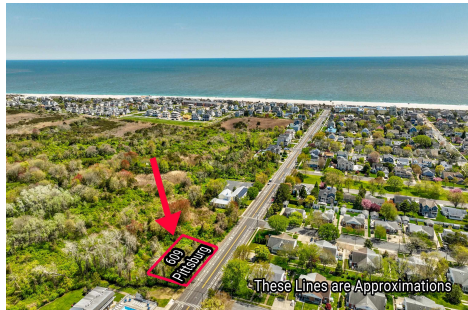

Berger Realty

Since 1926

Berger Realty, Inc.
3160 Asbury Avenue
Ocean City, NJ 08226
1-877-237-4371 / 609-399-0076
info@bergerrealty.com

609 Pittsburgh, Cape May, NJ, 08204

Price \$1,500,000.00

PROPERTY DETAILS

Total Rooms	
Bedrooms	0
Baths Full	0
Baths Half	0
Year Built	
Type	Residential Vacant Lot
Block Number	1167
Listing #	241234
Taxes	541.00

COMMENTS

125' x 125' single family home building lot within close proximity to the beach and Marina District....

609 Pittsburgh, Cape May, NJ, 08204

Price \$1,500,000.00

PROPERTY DETAILS

Total Rooms	
Bedrooms	0
Baths Full	0
Baths Half	0
Year Built	
Type	Residential Vacant Lot
Block Number	1167
Listing #	241234
Taxes	541.00

COMMENTS

125' x 125' single family home building lot within close proximity to the beach and Marina District....

PROPERTY FEATURES

CONTACT

Ask for Barbara Varacalli
Berger Realty Inc
3160 Asbury Avenue, Ocean City
Call: 609-602-4706
Email to: bav@bergerrealty.com