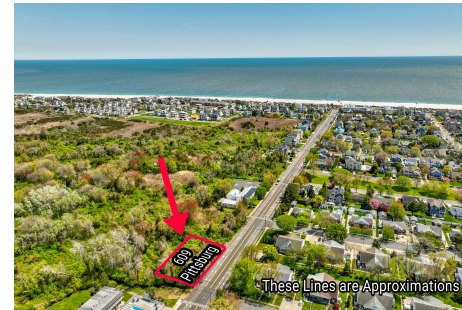

Berger Realty

Since 1926

Berger Realty, Inc.
3160 Asbury Avenue
Ocean City, NJ 08226
1-877-237-4371 / 609-399-0076
info@bergerrealty.com

609 Pittsburgh, Cape May, NJ, 08204

Price \$1,500,000.00

PROPERTY DETAILS

Total Rooms	
Bedrooms	0
Baths Full	0
Baths Half	0
Year Built	
Type	Residential Vacant Lot
Block Number	1167
Listing #	241234
Taxes	541.00

COMMENTS

125' x 125' single family home building lot within close proximity to the beach and Marina District....

609 Pittsburgh, Cape May, NJ, 08204

Price \$1,500,000.00

PROPERTY DETAILS

Total Rooms	
Bedrooms	0
Baths Full	0
Baths Half	0
Year Built	
Type	Residential Vacant Lot
Block Number	1167
Listing #	241234
Taxes	541.00

COMMENTS

125' x 125' single family home building lot within close proximity to the beach and Marina District....

PROPERTY FEATURES

CONTACT

Ask for Barbara Varacalli
Berger Realty Inc
3160 Asbury Avenue, Ocean City
Call: 609-602-4706
Email to: bav@bergerrealty.com