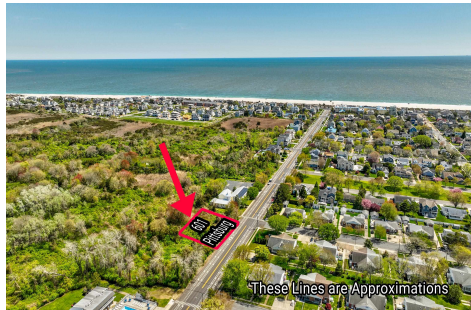

Berger Realty

Since 1928

Berger Realty, Inc
1330 Bay Avenue
Ocean City, NJ 08226
609-391-1330/609-391-1300
info@bergerrealty.com

601 Pittsburgh, Cape May, NJ, 08204

Price \$1,500,000.00

PROPERTY DETAILS

Total Rooms	
Bedrooms	0
Baths Full	0
Baths Half	0
Year Built	
Type	Residential Vacant Lot
Block Number	1167
Listing #	241233
Taxes	541.00

COMMENTS

125' x 125' single family home building lot within close proximity to the beach and Marina District....

PROPERTY FEATURES

CONTACT

Ask for Louis Paone
Berger Realty Inc
1330 Bay Avenue, Ocean City
Call:
Email to: lsp@bergerrealty.com

Scan to see Property page.

Berger Realty

Since 1928

Berger Realty, Inc
1330 Bay Avenue
Ocean City, NJ 08226
609-391-1330/609-391-1300
info@bergerrealty.com

601 Pittsburgh, Cape May, NJ, 08204

Price \$1,500,000.00

PROPERTY DETAILS

Total Rooms	
Bedrooms	0
Baths Full	0
Baths Half	0
Year Built	
Type	Residential Vacant Lot
Block Number	1167
Listing #	241233
Taxes	541.00

COMMENTS

125' x 125' single family home building lot within close proximity to the beach and Marina District....