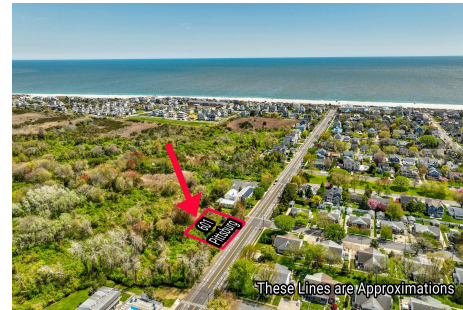

Berger Realty

Since 1928

Berger Realty, Inc
1330 Bay Avenue
Ocean City, NJ 08226
609-391-1330/609-391-1300
info@bergerrealty.com

601 Pittsburgh, Cape May, NJ, 08204

Price \$1,500,000.00

PROPERTY DETAILS

Total Rooms	
Bedrooms	0
Baths Full	0
Baths Half	0
Year Built	
Type	Residential Vacant Lot
Block Number	1167
Listing #	241233
Taxes	541.00

COMMENTS

125' x 125' single family home building lot within close proximity to the beach and Marina District....

PROPERTY FEATURES

CONTACT

Ask for Louis Paone
Berger Realty Inc
1330 Bay Avenue, Ocean City
Call:
Email to: lsp@bergerrealty.com

Scan to see Property page.

Berger Realty

Since 1928

Berger Realty, Inc
1330 Bay Avenue
Ocean City, NJ 08226
609-391-1330/609-391-1300
info@bergerrealty.com

601 Pittsburgh, Cape May, NJ, 08204

Price \$1,500,000.00

PROPERTY DETAILS

Total Rooms	
Bedrooms	0
Baths Full	0
Baths Half	0
Year Built	
Type	Residential Vacant Lot
Block Number	1167
Listing #	241233
Taxes	541.00

COMMENTS

125' x 125' single family home building lot within close proximity to the beach and Marina District....