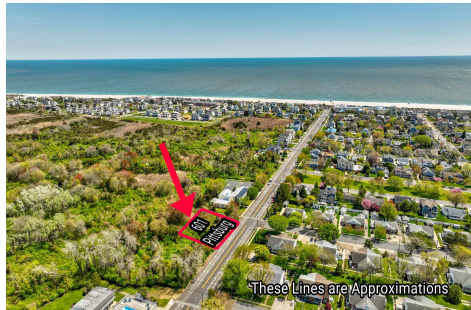

Berger Realty

Since 1928

Berger Realty, Inc
1330 Bay Avenue
Ocean City, NJ 08226
609-391-1330/609-391-1300
info@bergerrealty.com

601 Pittsburgh, Cape May, NJ, 08204

Price \$1,500,000.00

PROPERTY DETAILS

Total Rooms	
Bedrooms	0
Baths Full	0
Baths Half	0
Year Built	
Type	Residential Vacant Lot
Block Number	1167
Listing #	241233
Taxes	541.00

COMMENTS

Sizeable 125' x 125' single family home building lot within close proximity to the beach and Marina District adjacent to protected habitat...

PROPERTY FEATURES

CONTACT

Ask for Faith Camp-ODonnell
Berger Realty Inc
1330 Bay Avenue, Ocean City
Call:
Email to: fco@bergerrealty.com

Scan to see Property page.

Berger Realty

Since 1928

Berger Realty, Inc
1330 Bay Avenue
Ocean City, NJ 08226
609-391-1330/609-391-1300
info@bergerrealty.com

601 Pittsburgh, Cape May, NJ, 08204

Price \$1,500,000.00

PROPERTY DETAILS

Total Rooms	
Bedrooms	0
Baths Full	0
Baths Half	0
Year Built	
Type	Residential Vacant Lot
Block Number	1167
Listing #	241233
Taxes	541.00

COMMENTS

Sizeable 125' x 125' single family home building lot within close proximity to the beach and Marina District adjacent to protected habitat...