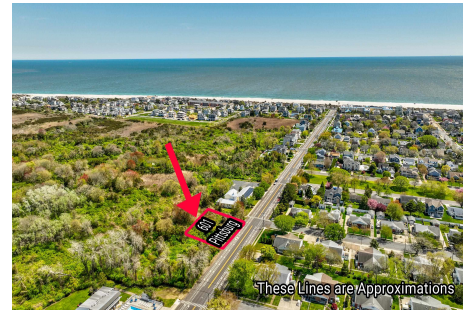

Berger Realty

Since 1928

Berger Realty, Inc
1330 Bay Avenue
Ocean City, NJ 08226
609-391-1330/609-391-1300
info@bergerrealty.com

601 Pittsburgh, Cape May, NJ, 08204

Price \$1,500,000.00

PROPERTY DETAILS

Total Rooms	
Bedrooms	0
Baths Full	0
Baths Half	0
Year Built	
Type	Residential Vacant Lot
Block Number	1167
Listing #	241233
Taxes	541.00

COMMENTS

Sizeable 125' x 125' single family home building lot within close proximity to the beach and Marina District adjacent to protected habitat...

PROPERTY FEATURES

CONTACT

Ask for Faith Camp-ODonnell
Berger Realty Inc
1330 Bay Avenue, Ocean City
Call:
Email to: fco@bergerrealty.com

Scan to see Property page.

Berger Realty

Since 1928

Berger Realty, Inc
1330 Bay Avenue
Ocean City, NJ 08226
609-391-1330/609-391-1300
info@bergerrealty.com

601 Pittsburgh, Cape May, NJ, 08204

Price \$1,500,000.00

PROPERTY DETAILS

Total Rooms	
Bedrooms	0
Baths Full	0
Baths Half	0
Year Built	
Type	Residential Vacant Lot
Block Number	1167
Listing #	241233
Taxes	541.00

COMMENTS

Sizeable 125' x 125' single family home building lot within close proximity to the beach and Marina District adjacent to protected habitat...