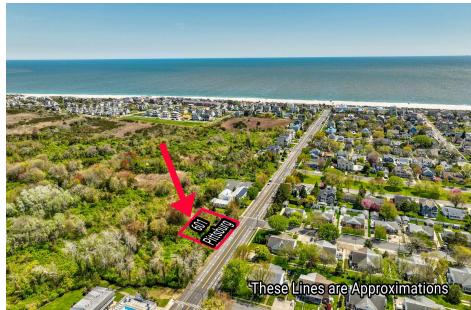

Berger Realty

Since 1928

Berger Realty, Inc
1330 Bay Avenue
Ocean City, NJ 08226
609-391-1330/609-391-1300
info@bergerrealty.com

601 Pittsburgh, Cape May, NJ, 08204

Price \$1,500,000.00

PROPERTY DETAILS

Total Rooms	
Bedrooms	0
Baths Full	0
Baths Half	0
Year Built	
Type	Residential Vacant Lot
Block Number	1167
Listing #	241233
Taxes	541.00

COMMENTS

125' x 125' single family home building lot within close proximity to the beach and Marina District....

PROPERTY FEATURES

CONTACT

Ask for Carol Cawley
Berger Realty Inc
1330 Bay Avenue, Ocean City
Call: 609-760-3809
Email to: clc@bergerrealty.com

Scan to see Property page.

Berger Realty

Since 1928

Berger Realty, Inc
1330 Bay Avenue
Ocean City, NJ 08226
609-391-1330/609-391-1300
info@bergerrealty.com

601 Pittsburgh, Cape May, NJ, 08204

Price \$1,500,000.00

PROPERTY DETAILS

Total Rooms	
Bedrooms	0
Baths Full	0
Baths Half	0
Year Built	
Type	Residential Vacant Lot
Block Number	1167
Listing #	241233
Taxes	541.00

COMMENTS

125' x 125' single family home building lot within close proximity to the beach and Marina District....