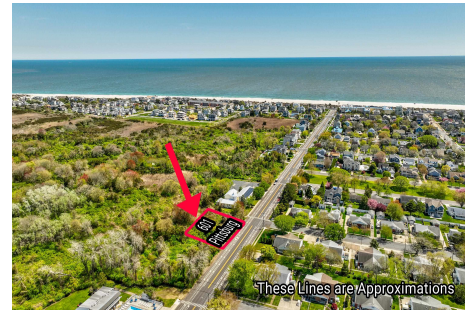

Berger Realty

Since 1928

Berger Realty, Inc
1330 Bay Avenue
Ocean City, NJ 08226
609-391-1330/609-391-1300
info@bergerrealty.com

601 Pittsburgh, Cape May, NJ, 08204

Price \$1,500,000.00

PROPERTY DETAILS

Total Rooms	
Bedrooms	0
Baths Full	0
Baths Half	0
Year Built	
Type	Residential Vacant Lot
Block Number	1167
Listing #	241233
Taxes	541.00

COMMENTS

125' x 125' single family home building lot within close proximity to the beach and Marina District....

PROPERTY FEATURES

CONTACT

Ask for Carol Cawley
Berger Realty Inc
1330 Bay Avenue, Ocean City
Call: 609-760-3809
Email to: clc@bergerrealty.com

Scan to see Property page.

Berger Realty

Since 1928

Berger Realty, Inc
1330 Bay Avenue
Ocean City, NJ 08226
609-391-1330/609-391-1300
info@bergerrealty.com

601 Pittsburgh, Cape May, NJ, 08204

Price \$1,500,000.00

PROPERTY DETAILS

Total Rooms	
Bedrooms	0
Baths Full	0
Baths Half	0
Year Built	
Type	Residential Vacant Lot
Block Number	1167
Listing #	241233
Taxes	541.00

COMMENTS

125' x 125' single family home building lot within close proximity to the beach and Marina District....