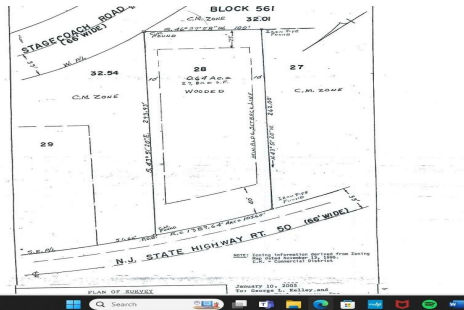

### PROPERTY DETAILS

Total Rooms	
Bedrooms	0
Baths Full	
Baths Half	
Year Built	
Type	Commercial/Industrial
Block Number	561
Listing #	241221
Taxes	1772.00

### COMMENTS

**Location, Location, Location!!** On the Highly traveled Rt 50 this high visibility lot location is close to access of Garden State Parkway and Rt. 9. Zoned TC- Town Commercial opens the door to multiple uses adding to the property's flexibility and desirability. Proposed Architectural layout on file. Well and septic permits previously granted and on file with township. Ju...