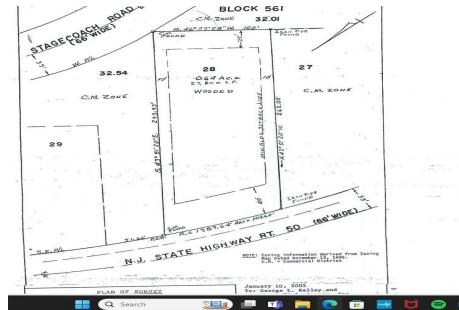

### COMMENTS

**Location, Location, Location!!** On the Highly traveled Rt 50 this high visibility lot location is close to access of Garden State Parkway and Rt. 9. Zoned TC- Town Commercial opens the door to multiple uses adding to the property's flexibility and desirability. Proposed Architectural layout on file. Well and septic permits previously granted and on file with township. Ju...

# Berger Realty

Since 1924

Berger Realty, Inc.  
3160 Asbury Avenue  
Ocean City, NJ 08226  
1-877-237-4371 / 609-399-0076  
info@bergerrealty.com

57 Route 50, Seaville, NJ, 08230

Price \$179,000.00

### PROPERTY DETAILS

Total Rooms	
Bedrooms	0
Baths Full	
Baths Half	
Year Built	
Type	Commercial/Industrial
Block Number	561
Listing #	241221
Taxes	1772.00