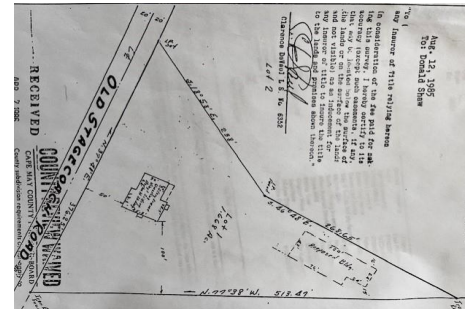

PROPERTY DETAILS

Total Rooms	
Bedrooms	0
Baths Full	0
Baths Half	0
Year Built	
Type	Residential Vacant Lot
Block Number	568
Listing #	240865
Taxes	1610.00

COMMENTS

Commercial lot in a great location in Upper Township. Property has a foundation which might be useable. Second old foundation on the property that had never been used....

PROPERTY FEATURES

CONTACT

Ask for Troy Eggie
Berger Realty Inc
1670 Boardwalk, Ocean City
Call: 609-425-0992
Email to: tde@bergerrealty.com

Scan to see Property page.