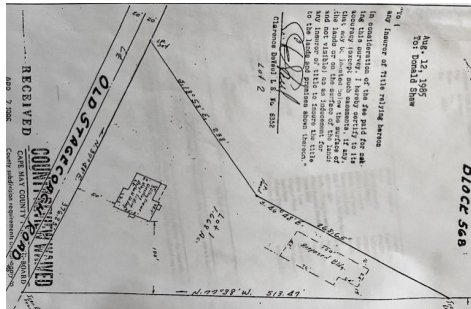

1299 Stagecoach, Palermo, NJ, 08223

Price \$299,000.00

PROPERTY DETAILS

Total Rooms	
Bedrooms	0
Baths Full	0
Baths Half	0
Year Built	
Type	Residential Vacant Lot
Block Number	568
Listing #	240865
Taxes	1610.00

COMMENTS

Commercial lot in a great location in Upper Township. Property has a foundation which might be useable. Second old foundation on the property that had never been used....

PROPERTY FEATURES

CONTACT

Total Rooms	
Bedrooms	0
Baths Full	0
Baths Half	0
Year Built	
Type	Residential Vacant Lot
Block Number	568
Listing #	240865
Taxes	1610.00

COMMENTS

Commercial lot in a great location in Upper Township. Property has a foundation which might be useable. Second old foundation on the property that had never been used....