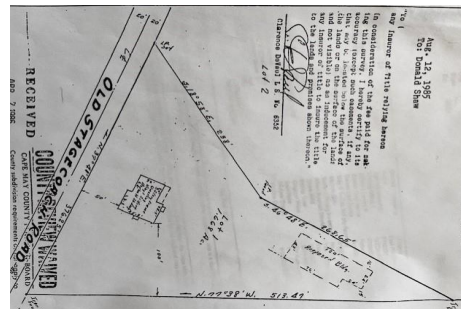

PROPERTY DETAILS

Total Rooms	0
Bedrooms	0
Baths Full	0
Baths Half	0
Year Built	
Type	Residential Vacant Lot
Block Number	568
Listing #	240865
Taxes	1610.00

COMMENTS

Commercial lot in a great location in Upper Township. Property has a foundation which might be useable. Second old foundation on the property that had never been used....

PROPERTY FEATURES

CONTACT

Ask for Robert Bechtel
Berger Realty Inc
1330 Bay Avenue, Ocean City
Call:
Email to: rdb@bergerrealty.com

Scan to see Property page.