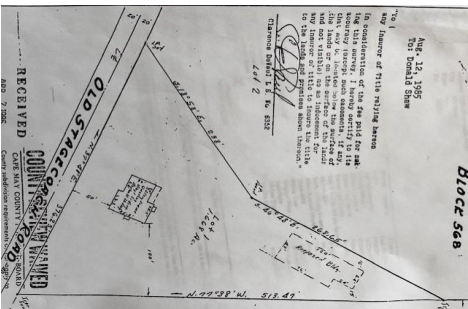

1299 Stagecoach, Palermo, NJ, 08223

Price \$299,000.00

PROPERTY DETAILS

Total Rooms	0
Bedrooms	0
Baths Full	0
Baths Half	0
Year Built	
Type	Residential Vacant Lot
Block Number	568
Listing #	240865
Taxes	1610.00

COMMENTS

Commercial lot in a great location in Upper Township. Property has a foundation which might be useable. Second old foundation on the property that had never been used....

PROPERTY FEATURES

CONTACT

Total Rooms	0
Bedrooms	0
Baths Full	0
Baths Half	0
Year Built	
Type	Residential Vacant Lot
Block Number	568
Listing #	240865
Taxes	1610.00

COMMENTS

Commercial lot in a great location in Upper Township. Property has a foundation which might be useable. Second old foundation on the property that had never been used....