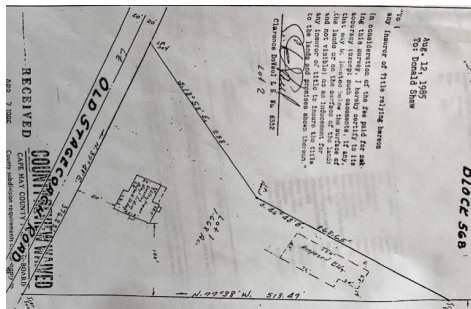

1299 Stagecoach, Palermo, NJ, 08223

Price \$299,000.00

PROPERTY DETAILS

Total Rooms	0
Bedrooms	0
Baths Full	0
Baths Half	0
Year Built	
Type	Residential Vacant Lot
Block Number	568
Listing #	240865
Taxes	1610.00

COMMENTS

Commercial lot in a great location in Upper Township. Property has a foundation which might be useable. Second old foundation on the property that had never been used....

PROPERTY FEATURES

CONTACT

Total Rooms	0
Bedrooms	0
Baths Full	0
Baths Half	0
Year Built	
Type	Residential Vacant Lot
Block Number	568
Listing #	240865
Taxes	1610.00

COMMENTS

Commercial lot in a great location in Upper Township. Property has a foundation which might be useable. Second old foundation on the property that had never been used....