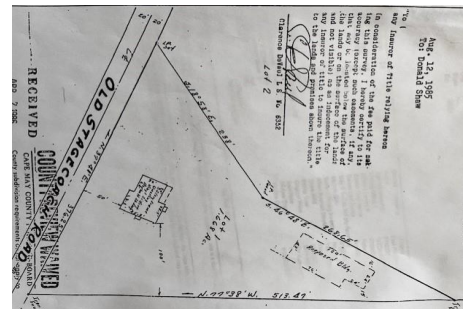

PROPERTY DETAILS

Total Rooms	0
Bedrooms	0
Baths Full	0
Baths Half	0
Year Built	
Type	Residential Vacant Lot
Block Number	568
Listing #	240865
Taxes	1610.00

COMMENTS

Commercial lot in a great location in Upper Township. Property has a foundation which might be useable. Second old foundation on the property that had never been used....

PROPERTY FEATURES

CONTACT

Ask for Cassidy Fletcher
Berger Realty Inc
1330 Bay Avenue, Ocean City
Call: 609-425-6121
Email to: crf@bergerrealty.com

Scan to see Property page.