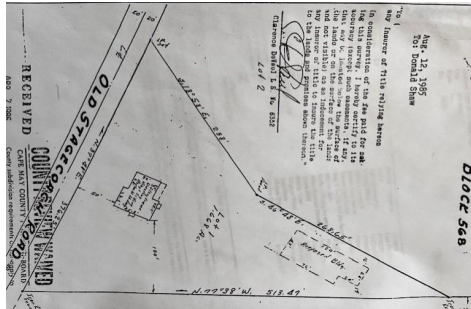

### PROPERTY DETAILS

<b>Total Rooms</b>	0
<b>Bedrooms</b>	0
<b>Baths Full</b>	0
<b>Baths Half</b>	0
<b>Year Built</b>	
<b>Type</b>	Residential Vacant Lot
<b>Block Number</b>	568
<b>Listing #</b>	240865
<b>Taxes</b>	1610.00

### COMMENTS

Commercial lot in a great location in Upper Township. Property has a foundation which might be useable. Second old foundation on the property that had never been used....