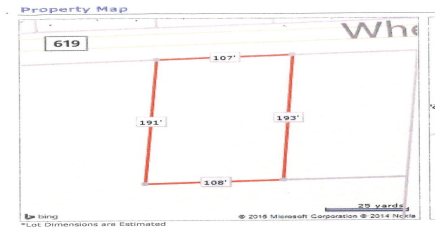

COMMENTS

Buildable lot in Atlantic County. Zoned Res But possible commercial use may be an attainable us with a variance. Flat vacant lard lot on Wheat Rd near Brewster....

PROPERTY FEATURES

CONTACT

Ask for Michael Devlin
Berger Realty Inc
3160 Asbury Avenue, Ocean City
Call: 609-306-3730
Email to: msd@bergerrealty.com

Scan to see Property page.

Berger Realty

Since 1926

Berger Realty, Inc.
3160 Asbury Avenue
Ocean City, NJ 08226
1-877-237-4371 / 609-399-0076
info@bergerrealty.com

383 Wheat, Buena, NJ, 08360

Price \$59,000.00

PROPERTY DETAILS

Total Rooms	
Bedrooms	0
Baths Full	0
Baths Half	0
Year Built	
Type	Residential Vacant Lot
Block Number	207
Listing #	240782
Taxes	2096.00

COMMENTS

Buildable lot in Atlantic County. Zoned Res But possible commercial use may be an attainable us with a variance. Flat vacant lard lot on Wheat Rd near Brewster....