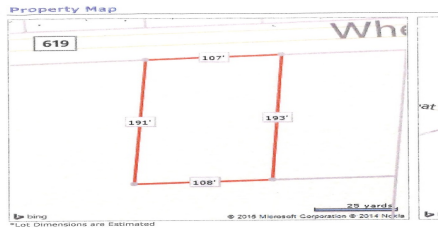

Berger Realty

Since 1926

Berger Realty, Inc.
3160 Asbury Avenue
Ocean City, NJ 08226
1-877-237-4371 / 609-399-0076
info@bergerrealty.com

383 Wheat, Buena, NJ, 08360

Price \$59,000.00

PROPERTY DETAILS

Total Rooms	
Bedrooms	0
Baths Full	0
Baths Half	0
Year Built	
Type	Residential Vacant Lot
Block Number	207
Listing #	240782
Taxes	2096.00

COMMENTS

Buildable lot in Atlantic County. Zoned Res But possible commercial use may be an attainable us with a variance. Flat vacant lard lot on Wheat Rd near Brewster....

PROPERTY FEATURES

CONTACT

Ask for Michael Devlin
Berger Realty Inc
3160 Asbury Avenue, Ocean City
Call: 609-306-3730
Email to: msd@bergerrealty.com

PROPERTY DETAILS

Total Rooms	
Bedrooms	0
Baths Full	0
Baths Half	0
Year Built	
Type	Residential Vacant Lot
Block Number	207
Listing #	240782
Taxes	2096.00

COMMENTS

Buildable lot in Atlantic County. Zoned Res But possible commercial use may be an attainable us with a variance. Flat vacant lard lot on Wheat Rd near Brewster....