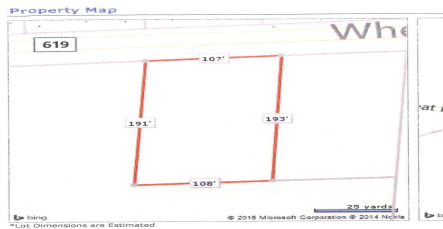

Berger Realty

Since 1926

Berger Realty, Inc.
3160 Asbury Avenue
Ocean City, NJ 08226
1-877-237-4371 / 609-399-0076
info@bergerrealty.com

383 Wheat, Buena, NJ, 08360

Price \$59,000.00

PROPERTY DETAILS

Total Rooms	
Bedrooms	0
Baths Full	0
Baths Half	0
Year Built	
Type	Residential Vacant Lot
Block Number	207
Listing #	240782
Taxes	2096.00

COMMENTS

Buildable lot in Atlantic County. Zoned Res But possible commercial use may be an attainable us with a variance. Flat vacant lard lot on Wheat Rd near Brewster....

PROPERTY FEATURES

CONTACT

Ask for Michelle Benson
Berger Realty Inc
3160 Asbury Avenue, Ocean City
Call: 609-425-5886
Email to: mb@bergerrealty.com

PROPERTY DETAILS

Total Rooms	
Bedrooms	0
Baths Full	0
Baths Half	0
Year Built	
Type	Residential Vacant Lot
Block Number	207
Listing #	240782
Taxes	2096.00

COMMENTS

Buildable lot in Atlantic County. Zoned Res But possible commercial use may be an attainable us with a variance. Flat vacant lard lot on Wheat Rd near Brewster....