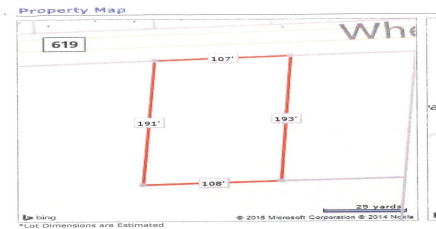

COMMENTS

Buildable lot in Atlantic County. Zoned Res But possible commercial use may be an attainable us with a variance. Flat vacant lard lot on Wheat Rd near Brewster....

PROPERTY FEATURES

CONTACT

Ask for Michelle Benson
Berger Realty Inc
3160 Asbury Avenue, Ocean City
Call: 609-425-5886
Email to: mb@bergerrealty.com

PROPERTY DETAILS

Total Rooms	
Bedrooms	0
Baths Full	0
Baths Half	0
Year Built	
Type	Residential Vacant Lot
Block Number	207
Listing #	240782
Taxes	2096.00

COMMENTS

Buildable lot in Atlantic County. Zoned Res But possible commercial use may be an attainable us with a variance. Flat vacant lard lot on Wheat Rd near Brewster....