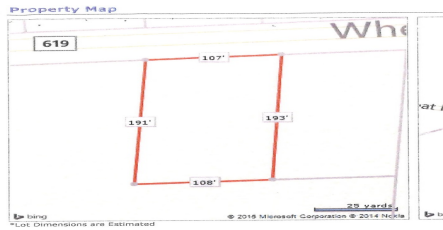

383 Wheat, Buena, NJ, 08360

Price \$59,000.00

PROPERTY DETAILS

Total Rooms	
Bedrooms	0
Baths Full	0
Baths Half	0
Year Built	
Type	Residential Vacant Lot
Block Number	207
Listing #	240782
Taxes	2096.00

COMMENTS

Buildable lot in Atlantic County. Zoned Res But possible commercial use may be an attainable us with a variance. Flat vacant lard lot on Wheat Rd near Brewster....

PROPERTY FEATURES

CONTACT

Ask for Margarita Kobilianets
Berger Realty Inc
1670 Boardwalk, Ocean City
Call: 609-674-3417
Email to: mak@bergerrealty.com

Scan to see Property page.

383 Wheat, Buena, NJ, 08360

Price \$59,000.00

PROPERTY DETAILS

Total Rooms	
Bedrooms	0
Baths Full	0
Baths Half	0
Year Built	
Type	Residential Vacant Lot
Block Number	207
Listing #	240782
Taxes	2096.00

COMMENTS

Buildable lot in Atlantic County. Zoned Res But possible commercial use may be an attainable us with a variance. Flat vacant lard lot on Wheat Rd near Brewster....

PROPERTY FEATURES

CONTACT

Ask for Margarita Kobilianets
Berger Realty Inc
1670 Boardwalk, Ocean City
Call: 609-674-3417
Email to: mak@bergerrealty.com