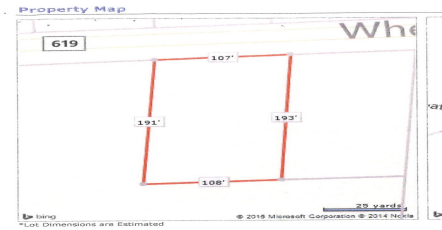

383 Wheat, Buena, NJ, 08360

Price \$59,000.00

PROPERTY DETAILS

Total Rooms	
Bedrooms	0
Baths Full	0
Baths Half	0
Year Built	
Type	Residential Vacant Lot
Block Number	207
Listing #	240782
Taxes	2096.00

COMMENTS

Buildable lot in Atlantic County. Zoned Res But possible commercial use may be an attainable us with a variance. Flat vacant lard lot on Wheat Rd near Brewster....

PROPERTY FEATURES

CONTACT

Ask for Margarita Kobilianets
Berger Realty Inc
1670 Boardwalk, Ocean City
Call: 609-674-3417
Email to: mak@bergerrealty.com

Scan to see Property page.

383 Wheat, Buena, NJ, 08360

Price \$59,000.00

PROPERTY DETAILS

Total Rooms	
Bedrooms	0
Baths Full	0
Baths Half	0
Year Built	
Type	Residential Vacant Lot
Block Number	207
Listing #	240782
Taxes	2096.00

COMMENTS

Buildable lot in Atlantic County. Zoned Res But possible commercial use may be an attainable us with a variance. Flat vacant lard lot on Wheat Rd near Brewster....

PROPERTY FEATURES

CONTACT

Ask for Margarita Kobilianets
Berger Realty Inc
1670 Boardwalk, Ocean City
Call: 609-674-3417
Email to: mak@bergerrealty.com