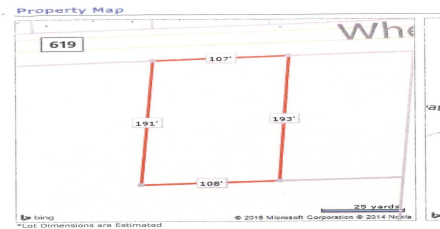

### PROPERTY DETAILS

Total Rooms	
Bedrooms	0
Baths Full	0
Baths Half	0
Year Built	
Type	Residential Vacant Lot
Block Number	207
Listing #	240782
Taxes	2096.00

### COMMENTS

*Buildable lot in Atlantic County. Zoned Res But possible commercial use may be an attainable us with a variance. Flat vacant lard lot on Wheat Rd near Brewster....*