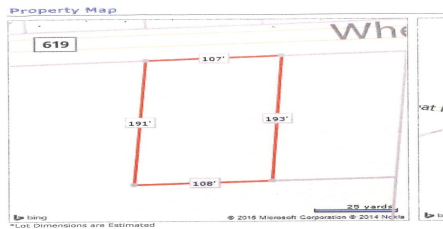

### PROPERTY DETAILS

Total Rooms	
Bedrooms	0
Baths Full	0
Baths Half	0
Year Built	
Type	Residential Vacant Lot
Block Number	207
Listing #	240782
Taxes	2096.00

### COMMENTS

*Buildable lot in Atlantic County. Zoned Res But possible commercial use may be an attainable us with a variance. Flat vacant lard lot on Wheat Rd near Brewster....*