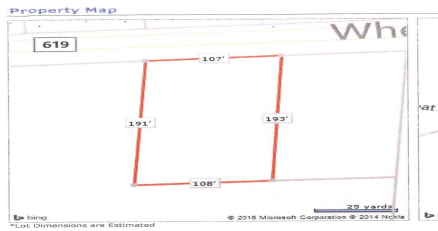

Berger Realty

Since 1926

Berger Realty, Inc
1330 Bay Avenue
Ocean City, NJ 08226
609-391-1330/609-391-1300
info@bergerrealty.com

383 Wheat, Buena, NJ, 08360

Price \$59,000.00

PROPERTY DETAILS

Total Rooms	
Bedrooms	0
Baths Full	0
Baths Half	0
Year Built	
Type	Residential Vacant Lot
Block Number	207
Listing #	240782
Taxes	2096.00

COMMENTS

Buildable lot in Atlantic County. Zoned Res But possible commercial use may be an attainable us with a variance. Flat vacant lard lot on Wheat Rd near Brewster....

PROPERTY FEATURES

CONTACT

Ask for Louis Paone
Berger Realty Inc
1330 Bay Avenue, Ocean City
Call:
Email to: lsp@bergerrealty.com

Total Rooms	
Bedrooms	0
Baths Full	0
Baths Half	0
Year Built	
Type	Residential Vacant Lot
Block Number	207
Listing #	240782
Taxes	2096.00

COMMENTS

Buildable lot in Atlantic County. Zoned Res But possible commercial use may be an attainable us with a variance. Flat vacant lard lot on Wheat Rd near Brewster....