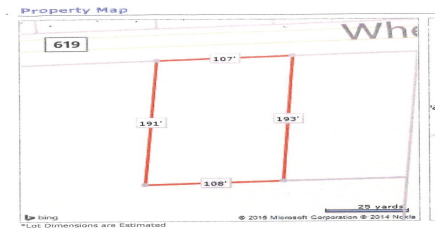

PROPERTY DETAILS

Total Rooms	
Bedrooms	0
Baths Full	0
Baths Half	0
Year Built	
Type	Residential Vacant Lot
Block Number	207
Listing #	240782
Taxes	2096.00

COMMENTS

Buildable lot in Atlantic County. Zoned Res But possible commercial use may be an attainable us with a variance. Flat vacant lard lot on Wheat Rd near Brewster....

PROPERTY FEATURES

CONTACT

Ask for Louis Paone
Berger Realty Inc
1330 Bay Avenue, Ocean City
Call:
Email to: lsp@bergerrealty.com

Scan to see Property page.