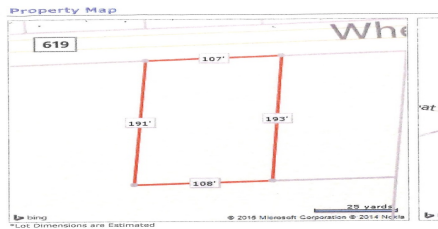

Berger Realty

Since 1926

Berger Realty, Inc.
3160 Asbury Avenue
Ocean City, NJ 08226
1-877-237-4371 / 609-399-0076
info@bergerrealty.com

383 Wheat, Buena, NJ, 08360

Price \$59,000.00

PROPERTY DETAILS

Total Rooms	
Bedrooms	0
Baths Full	0
Baths Half	0
Year Built	
Type	Residential Vacant Lot
Block Number	207
Listing #	240782
Taxes	2096.00

COMMENTS

Buildable lot in Atlantic County. Zoned Res But possible commercial use may be an attainable us with a variance. Flat vacant lard lot on Wheat Rd near Brewster....

PROPERTY FEATURES

CONTACT

Ask for Ken Sedberry Jr.
Berger Realty Inc
3160 Asbury Avenue, Ocean City
Call: 609-703-2930
Email to: ksj@bergerrealty.com

PROPERTY DETAILS

Total Rooms	
Bedrooms	0
Baths Full	0
Baths Half	0
Year Built	
Type	Residential Vacant Lot
Block Number	207
Listing #	240782
Taxes	2096.00

COMMENTS

Buildable lot in Atlantic County. Zoned Res But possible commercial use may be an attainable us with a variance. Flat vacant lard lot on Wheat Rd near Brewster....