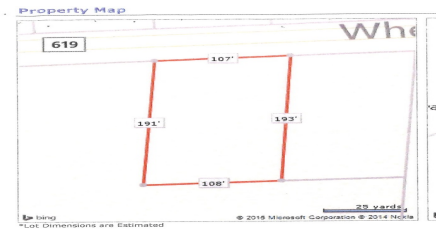

COMMENTS

Buildable lot in Atlantic County. Zoned Res But possible commercial use may be an attainable us with a variance. Flat vacant lard lot on Wheat Rd near Brewster....

PROPERTY FEATURES

CONTACT

Ask for Ken Sedberry Jr.
Berger Realty Inc
3160 Asbury Avenue, Ocean City
Call: 609-703-2930
Email to: ksj@bergerrealty.com

PROPERTY DETAILS

Total Rooms	
Bedrooms	0
Baths Full	0
Baths Half	0
Year Built	
Type	Residential Vacant Lot
Block Number	207
Listing #	240782
Taxes	2096.00

COMMENTS

Buildable lot in Atlantic County. Zoned Res But possible commercial use may be an attainable us with a variance. Flat vacant lard lot on Wheat Rd near Brewster....