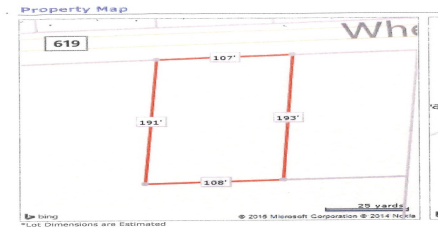

### PROPERTY DETAILS

Total Rooms	
Bedrooms	0
Baths Full	0
Baths Half	0
Year Built	
Type	Residential Vacant Lot
Block Number	207
Listing #	240782
Taxes	2096.00

### COMMENTS

*Buildable lot in Atlantic County. Zoned Res But possible commercial use may be an attainable us with a variance. Flat vacant lard lot on Wheat Rd near Brewster....*