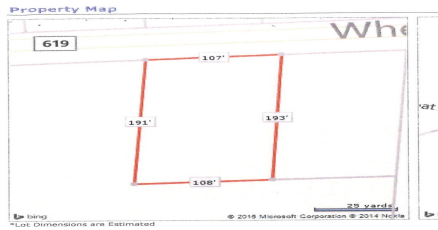

### PROPERTY DETAILS

Total Rooms	
Bedrooms	0
Baths Full	0
Baths Half	0
Year Built	
Type	Residential Vacant Lot
Block Number	207
Listing #	240782
Taxes	2096.00

### COMMENTS

*Buildable lot in Atlantic County. Zoned Res But possible commercial use may be an attainable us with a variance. Flat vacant lard lot on Wheat Rd near Brewster....*