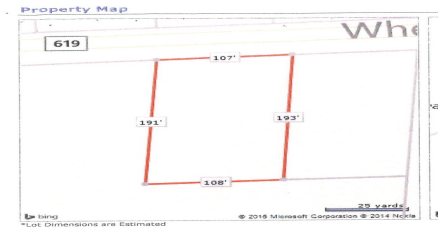

PROPERTY DETAILS

Total Rooms	
Bedrooms	0
Baths Full	0
Baths Half	0
Year Built	
Type	Residential Vacant Lot
Block Number	207
Listing #	240782
Taxes	2096.00

COMMENTS

Buildable lot in Atlantic County. Zoned Res But possible commercial use may be an attainable us with a variance. Flat vacant lard lot on Wheat Rd near Brewster....

PROPERTY FEATURES

CONTACT

Ask for David P. Hadtke,
Berger Realty Inc
109 E 55th St., Ocean City
Call: 609-412-6592
Email to: dph@bergerrealty.com

Scan to see Property page.