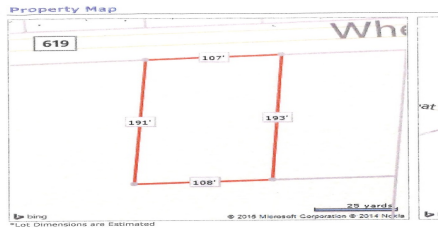

Berger Realty

Since 1926

Berger Realty, Inc.
55th & Haven Avenue
Ocean City, NJ 08226
609-399-0040

info@bergerrealty.com

383 Wheat, Buena, NJ, 08360

Price \$59,000.00

PROPERTY DETAILS

Total Rooms	
Bedrooms	0
Baths Full	0
Baths Half	0
Year Built	
Type	Residential Vacant Lot
Block Number	207
Listing #	240782
Taxes	2096.00

COMMENTS

Buildable lot in Atlantic County. Zoned Res But possible commercial use may be an attainable us with a variance. Flat vacant lard lot on Wheat Rd near Brewster....

PROPERTY FEATURES

CONTACT

Ask for David P. Hadtke,
Berger Realty Inc
109 E 55th St., Ocean City
Call: 609-412-6592
Email to: dph@bergerrealty.com

Total Rooms	
Bedrooms	0
Baths Full	0
Baths Half	0
Year Built	
Type	Residential Vacant Lot
Block Number	207
Listing #	240782
Taxes	2096.00

COMMENTS

Buildable lot in Atlantic County. Zoned Res But possible commercial use may be an attainable us with a variance. Flat vacant lard lot on Wheat Rd near Brewster....