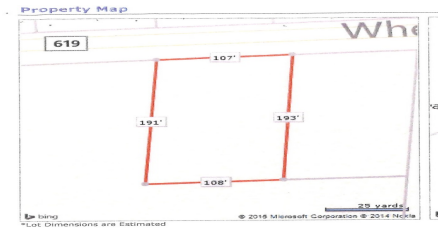

PROPERTY DETAILS

Total Rooms	
Bedrooms	0
Baths Full	0
Baths Half	0
Year Built	
Type	Residential Vacant Lot
Block Number	207
Listing #	240782
Taxes	2096.00

COMMENTS

Buildable lot in Atlantic County. Zoned Res But possible commercial use may be an attainable us with a variance. Flat vacant lard lot on Wheat Rd near Brewster....

PROPERTY FEATURES

CONTACT

Ask for Cassidy Fletcher
Berger Realty Inc
1330 Bay Avenue, Ocean City
Call: 609-425-6121
Email to: crf@bergerrealty.com

Scan to see Property page.