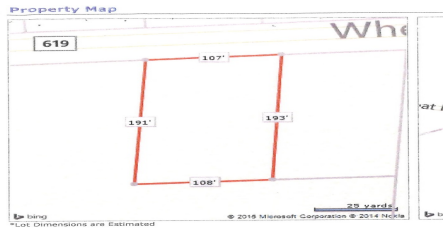

Berger Realty

Since 1926

Berger Realty, Inc
1330 Bay Avenue
Ocean City, NJ 08226
609-391-1330/609-391-1300
info@bergerrealty.com

383 Wheat, Buena, NJ, 08360

Price \$59,000.00

PROPERTY DETAILS

Total Rooms	
Bedrooms	0
Baths Full	0
Baths Half	0
Year Built	
Type	Residential Vacant Lot
Block Number	207
Listing #	240782
Taxes	2096.00

COMMENTS

Buildable lot in Atlantic County. Zoned Res But possible commercial use may be an attainable us with a variance. Flat vacant lard lot on Wheat Rd near Brewster....

PROPERTY FEATURES

CONTACT

Ask for Cassidy Fletcher
Berger Realty Inc
1330 Bay Avenue, Ocean City
Call: 609-425-6121
Email to: crf@bergerrealty.com

Total Rooms	
Bedrooms	0
Baths Full	0
Baths Half	0
Year Built	
Type	Residential Vacant Lot
Block Number	207
Listing #	240782
Taxes	2096.00

COMMENTS

Buildable lot in Atlantic County. Zoned Res But possible commercial use may be an attainable us with a variance. Flat vacant lard lot on Wheat Rd near Brewster....