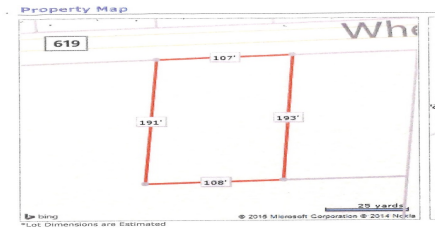

### PROPERTY DETAILS

Total Rooms	
Bedrooms	0
Baths Full	0
Baths Half	0
Year Built	
Type	Residential Vacant Lot
Block Number	207
Listing #	240782
Taxes	2096.00

### COMMENTS

*Buildable lot in Atlantic County. Zoned Res But possible commercial use may be an attainable us with a variance. Flat vacant lard lot on Wheat Rd near Brewster....*