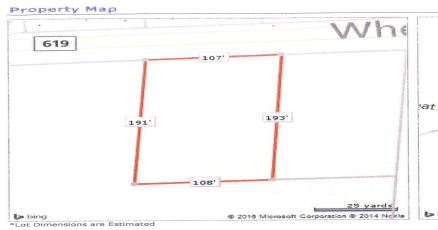

Berger Realty

Since 1926

Berger Realty, Inc.
3160 Asbury Avenue
Ocean City, NJ 08226
1-877-237-4371 / 609-399-0076
info@bergerrealty.com

383 Wheat, Buena, NJ, 08360

Price \$59,000.00

PROPERTY DETAILS

Total Rooms	
Bedrooms	0
Baths Full	0
Baths Half	0
Year Built	
Type	Residential Vacant Lot
Block Number	207
Listing #	240782
Taxes	2096.00

COMMENTS

Buildable lot in Atlantic County. Zoned Res But possible commercial use may be an attainable us with a variance. Flat vacant lard lot on Wheat Rd near Brewster....

PROPERTY FEATURES

CONTACT

Ask for Brandon Howell
Berger Realty Inc
3160 Asbury Avenue, Ocean City
Call: 609-964-6369
Email to: bah@bergerrealty.com

PROPERTY DETAILS

Total Rooms	
Bedrooms	0
Baths Full	0
Baths Half	0
Year Built	
Type	Residential Vacant Lot
Block Number	207
Listing #	240782
Taxes	2096.00

COMMENTS

Buildable lot in Atlantic County. Zoned Res But possible commercial use may be an attainable us with a variance. Flat vacant lard lot on Wheat Rd near Brewster....