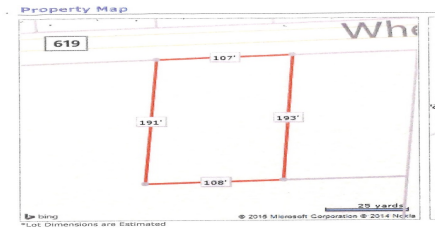

COMMENTS

Buildable lot in Atlantic County. Zoned Res But possible commercial use may be an attainable us with a variance. Flat vacant lard lot on Wheat Rd near Brewster....

PROPERTY FEATURES

CONTACT

Ask for Brandon Howell
Berger Realty Inc
3160 Asbury Avenue, Ocean City
Call: 609-964-6369
Email to: bah@bergerrealty.com

Scan to see Property page.

Berger Realty

Since 1926

Berger Realty, Inc.
3160 Asbury Avenue
Ocean City, NJ 08226
1-877-237-4371 / 609-399-0076
info@bergerrealty.com

383 Wheat, Buena, NJ, 08360

Price \$59,000.00

PROPERTY DETAILS

Total Rooms	
Bedrooms	0
Baths Full	0
Baths Half	0
Year Built	
Type	Residential Vacant Lot
Block Number	207
Listing #	240782
Taxes	2096.00

COMMENTS

Buildable lot in Atlantic County. Zoned Res But possible commercial use may be an attainable us with a variance. Flat vacant lard lot on Wheat Rd near Brewster....