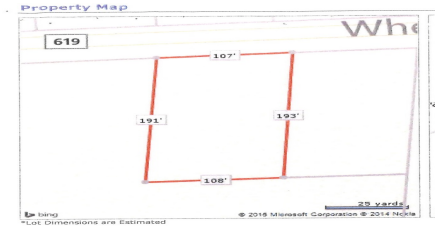

COMMENTS

Buildable lot in Atlantic County. Zoned Res But possible commercial use may be an attainable us with a variance. Flat vacant lard lot on Wheat Rd near Brewster....

PROPERTY FEATURES

CONTACT

Ask for Alexandra Caulfield
Berger Realty Inc
3160 Asbury Avenue, Ocean City
Call: 302-593-9119
Email to: aic@bergerrealty.com

PROPERTY DETAILS

Total Rooms	
Bedrooms	0
Baths Full	0
Baths Half	0
Year Built	
Type	Residential Vacant Lot
Block Number	207
Listing #	240782
Taxes	2096.00

COMMENTS

Buildable lot in Atlantic County. Zoned Res But possible commercial use may be an attainable us with a variance. Flat vacant lard lot on Wheat Rd near Brewster....