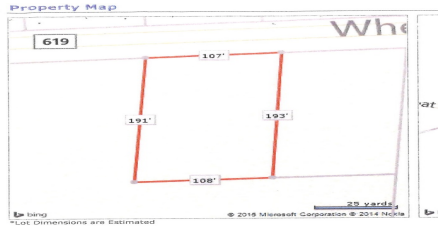

Berger Realty

Since 1926

Berger Realty, Inc.
3160 Asbury Avenue
Ocean City, NJ 08226
1-877-237-4371 / 609-399-0076
info@bergerrealty.com

383 Wheat, Buena, NJ, 08360

Price \$59,000.00

PROPERTY DETAILS

Total Rooms	
Bedrooms	0
Baths Full	0
Baths Half	0
Year Built	
Type	Residential Vacant Lot
Block Number	207
Listing #	240782
Taxes	2096.00

COMMENTS

Buildable lot in Atlantic County. Zoned Res But possible commercial use may be an attainable us with a variance. Flat vacant lard lot on Wheat Rd near Brewster....

PROPERTY FEATURES

CONTACT

Ask for Alexandra Caulfield
Berger Realty Inc
3160 Asbury Avenue, Ocean City
Call: 302-593-9119
Email to: aic@bergerrealty.com

PROPERTY DETAILS

Total Rooms	
Bedrooms	0
Baths Full	0
Baths Half	0
Year Built	
Type	Residential Vacant Lot
Block Number	207
Listing #	240782
Taxes	2096.00

COMMENTS

Buildable lot in Atlantic County. Zoned Res But possible commercial use may be an attainable us with a variance. Flat vacant lard lot on Wheat Rd near Brewster....