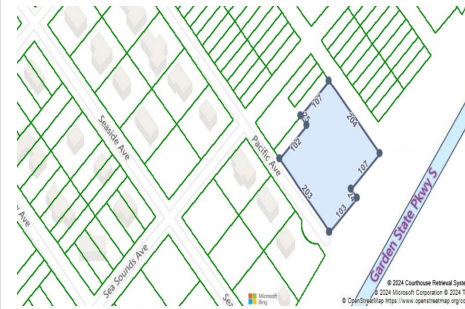

PROPERTY DETAILS

Total Rooms	
Bedrooms	0
Baths Full	0
Baths Half	0
Year Built	
Type	Residential Vacant Lot
Block Number	4
Listing #	240760
Taxes	2140.00

COMMENTS

Seize the opportunity to own a prime vacant lot in Marmora. Situated at the end of a quiet street, just minutes from Ocean City. Enjoy the tranquil surroundings and tight-knit community atmosphere of Upper Township, with easy access from Route 9 to the Garden State Parkway, and all the Shore Points. This location is close to local amenities and provides easy commuting. Upp...

PROPERTY FEATURES

CONTACT

Ask for Tom Melchionni
Berger Realty Inc
3160 Asbury Avenue, Ocean City
Call: 609-602-8208
Email to: tom@bergerrealty.com

Scan to see Property page.