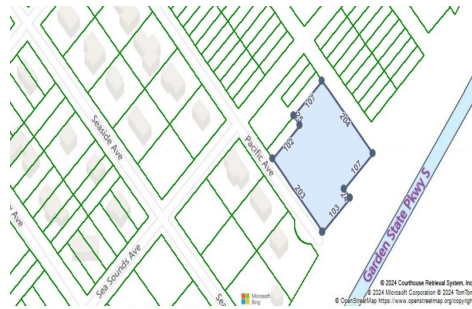

Berger Realty

Since 1926

Berger Realty, Inc.
3160 Asbury Avenue
Ocean City, NJ 08226
1-877-237-4371 / 609-399-0076
info@bergerrealty.com

209 Pacific, Marmora, NJ, 08223

Price $169,900.00

PROPERTY DETAILS

Total Rooms	
Bedrooms	0
Baths Full	0
Baths Half	0
Year Built	
Type	Residential Vacant Lot
Block Number	4
Listing #	240760
Taxes	2140.00

COMMENTS

Seize the opportunity to own a prime vacant lot in Marmora. Situated at the end of a quiet street, just minutes from Ocean City. Enjoy the tranquil surroundings and tight-knit community atmosphere of Upper Township, with easy access from Route 9 to the Garden State Parkway, and all the Shore Points. This location is close to local amenities and provides easy commuting. Upp...

PROPERTY FEATURES

CONTACT

Ask for James Gray Haenn
Berger Realty Inc
3160 Asbury Avenue, Ocean City
Call: 215-421-7609
Email to: jgh@bergerrealty.com

Scan to see Property page.

Berger Realty

Since 1926

Berger Realty, Inc.
3160 Asbury Avenue
Ocean City, NJ 08226
1-877-237-4371 / 609-399-0076
info@bergerrealty.com

209 Pacific, Marmora, NJ, 08223

Price $169,900.00