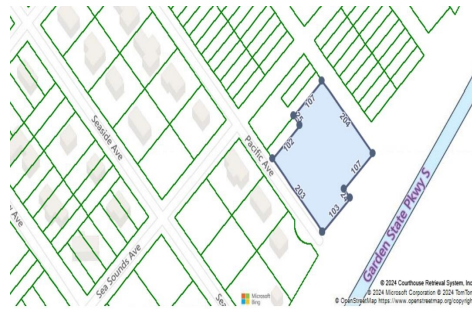

Berger Realty

Since 1926

Berger Realty, Inc.
3160 Asbury Avenue
Ocean City, NJ 08226
1-877-237-4371 / 609-399-0076
info@bergerrealty.com

209 Pacific, Marmora, NJ, 08223

Price $169,900.00

PROPERTY DETAILS

Total Rooms	
Bedrooms	0
Baths Full	0
Baths Half	0
Year Built	
Type	Residential Vacant Lot
Block Number	4
Listing #	240760
Taxes	2140.00

COMMENTS

Seize the opportunity to own a prime vacant lot in Marmora. Situated at the end of a quiet street, just minutes from Ocean City. Enjoy the tranquil surroundings and tight-knit community atmosphere of Upper Township, with easy access from Route 9 to the Garden State Parkway, and all the Shore Points. This location is close to local amenities and provides easy commuting. Upp...

PROPERTY FEATURES

CONTACT

Ask for John Greiner
Berger Realty Inc
3160 Asbury Avenue, Ocean City
Call: 609-231-7598
Email to: jag@bergerrealty.com

Scan to see Property page.

Berger Realty

Since 1926

Berger Realty, Inc.
3160 Asbury Avenue
Ocean City, NJ 08226
1-877-237-4371 / 609-399-0076
info@bergerrealty.com

209 Pacific, Marmora, NJ, 08223

Price $169,900.00