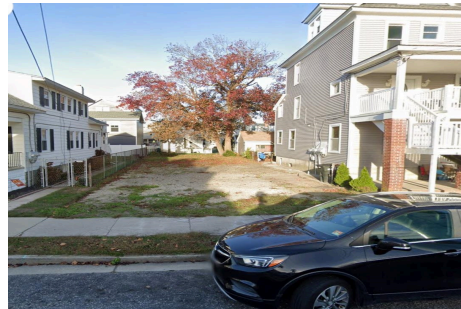

Berger Realty

Since 1926

Berger Realty, Inc.
3160 Asbury Avenue
Ocean City, NJ 08226
1-877-237-4371 / 609-399-0076
info@bergerrealty.com

109 Maple, Wildwood, NJ, 08260

Price \$240,000.00

PROPERTY DETAILS

Total Rooms	
Bedrooms	0
Baths Full	0
Baths Half	0
Year Built	
Type	Residential Vacant Lot
Block Number	216
Listing #	240477
Taxes	2174.00

Berger Realty, Inc.
3160 Asbury Avenue
Ocean City, NJ 08226
1-877-237-4371 / 609-399-0076
info@bergerrealty.com

109 Maple, Wildwood, NJ, 08260

Price \$240,000.00

PROPERTY DETAILS

Total Rooms	
Bedrooms	0
Baths Full	0
Baths Half	0
Year Built	
Type	Residential Vacant Lot
Block Number	216
Listing #	240477
Taxes	2174.00