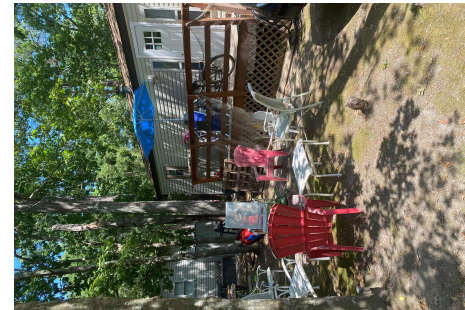

PROPERTY DETAILS

Total Rooms	4
Bedrooms	2
Baths Full	1
Baths Half	1
Year Built	0
Type	Mobile
Block Number	0
Listing #	240431
Taxes	

COMMENTS

Great park model with 1 bedroom and a bunk room also has hallway bunks. The living room offer tv cozy couch and chair. Efficiency size kitchen but it has everything , microwave, range , full size refrigerator. The bathroom is a regular bathtub shower combo toilet and sink. Outside you have a deck to enjoy the summer breezes. Picnic table and fire pit to roast marshmallows ...

PROPERTY FEATURES

Heating	Cooling	HotWater	Water
Electric	Central Air Condition	Electric	Private
Sewer			
Septic			

CONTACT

Ask for John Greiner
Berger Realty Inc
3160 Asbury Avenue, Ocean City
Call: 609-231-7598
Email to: jag@bergerrealty.com

Scan to see Property page.